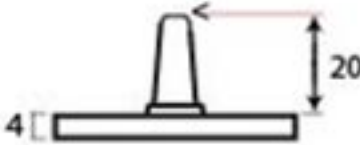

PRODUCT CODE 33144

HANDFORGED
TRADITIONAL
IRONMONGERY

Due to the hand crafted nature of our products all measurements are approximate and should be used as a guide only