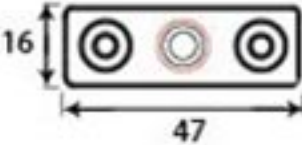

PRODUCT CODE 33144

HANDFORGED
TRADITIONAL
IRONMONGERY

Due to the hand crafted nature of our products all measurements are approximate and should be used as a guide only