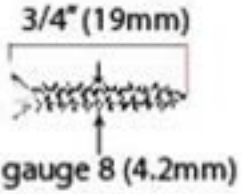

PRODUCT CODE 33144

HANDFORGED
TRADITIONAL
IRONMONGERY

Due to the hand crafted nature of our products all measurements are approximate and should be used as a guide only