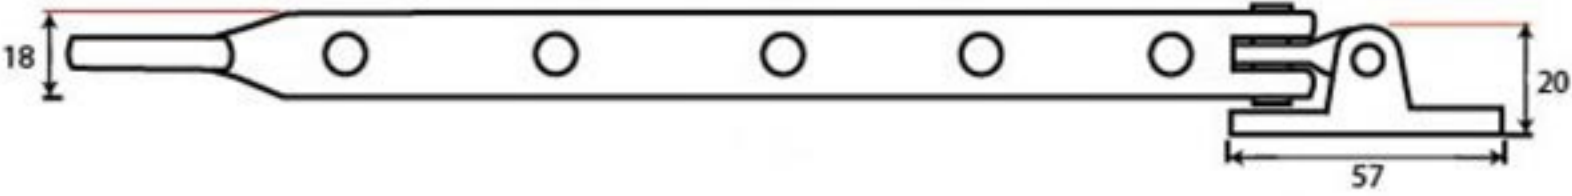

PRODUCT CODE 33144

HANDFORGED
TRADITIONAL
IRONMONGERY

Due to the hand crafted nature of our products all measurements are approximate and should be used as a guide only