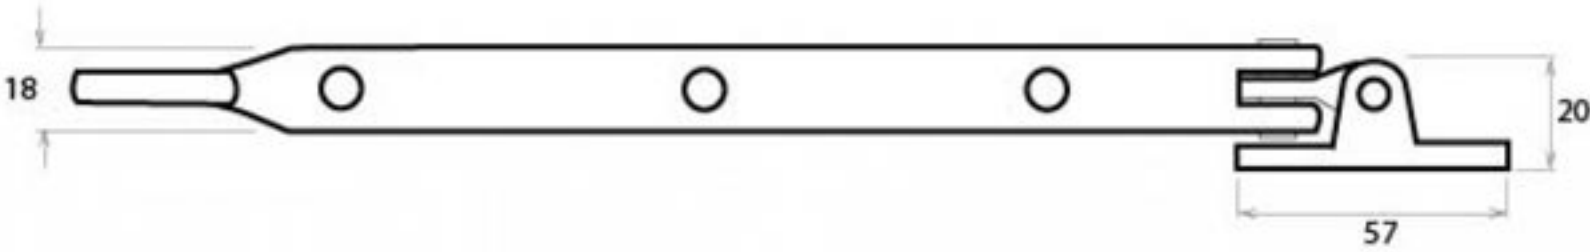

PRODUCT CODE 33281

HANDFORGED
TRADITIONAL
IRONMONGERY

Due to the hand crafted nature of our products all measurements are approximate and should be used as a guide only