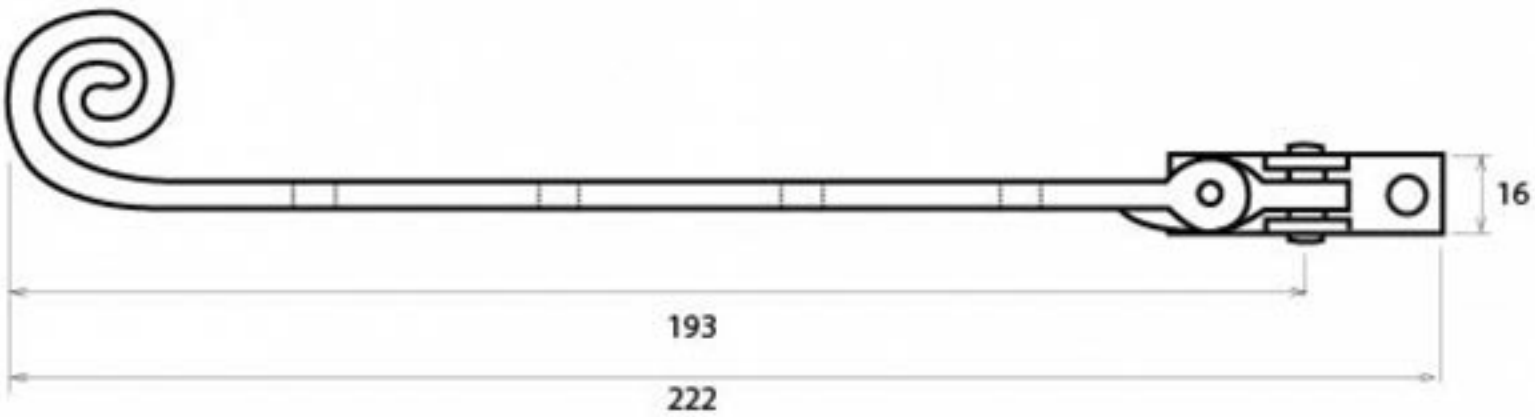

PRODUCT CODE 33281

HANDFORGED
TRADITIONAL
IRONMONGERY

Due to the hand crafted nature of our products all measurements are approximate and should be used as a guide only