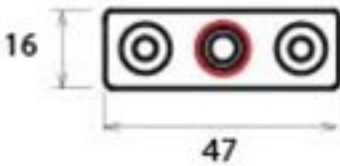

PRODUCT CODE 33281

HANDFORGED
TRADITIONAL
IRONMONGERY

Due to the hand crafted nature of our products all measurements are approximate and should be used as a guide only