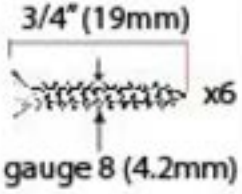

PRODUCT CODE 33281

HANDFORGED
TRADITIONAL
IRONMONGERY

Due to the hand crafted nature of our products all measurements are approximate and should be used as a guide only