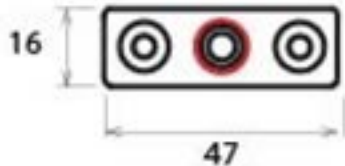

PRODUCT CODE 33283

HANDFORGED  
TRADITIONAL  
IRONMONGERY

Due to the hand crafted nature of our products all measurements are approximate and should be used as a guide only