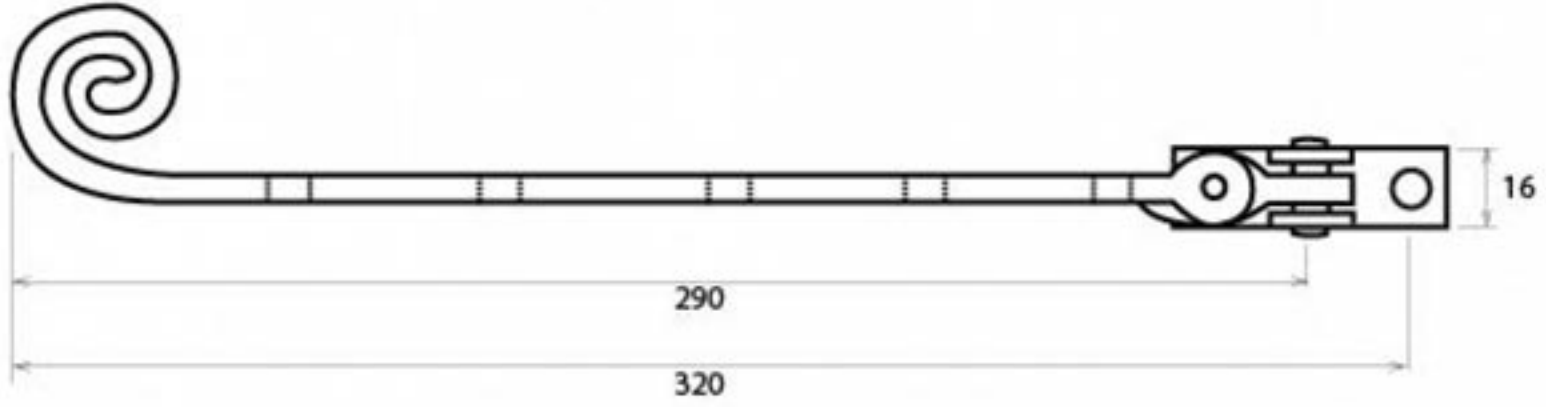

PRODUCT CODE 33283

HANDFORGED  
TRADITIONAL  
IRONMONGERY

Due to the hand crafted nature of our products all measurements are approximate and should be used as a guide only