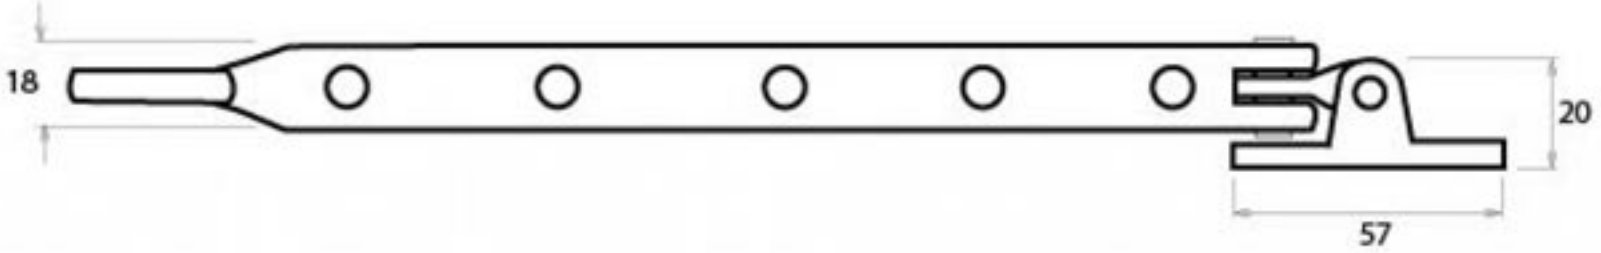

PRODUCT CODE 33283

HANDFORGED  
TRADITIONAL  
IRONMONGERY

Due to the hand crafted nature of our products all measurements are approximate and should be used as a guide only