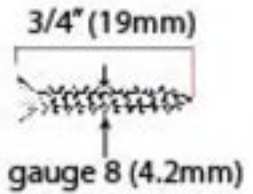

PRODUCT CODE 33283

HANDFORGED  
TRADITIONAL  
IRONMONGERY

Due to the hand crafted nature of our products all measurements are approximate and should be used as a guide only