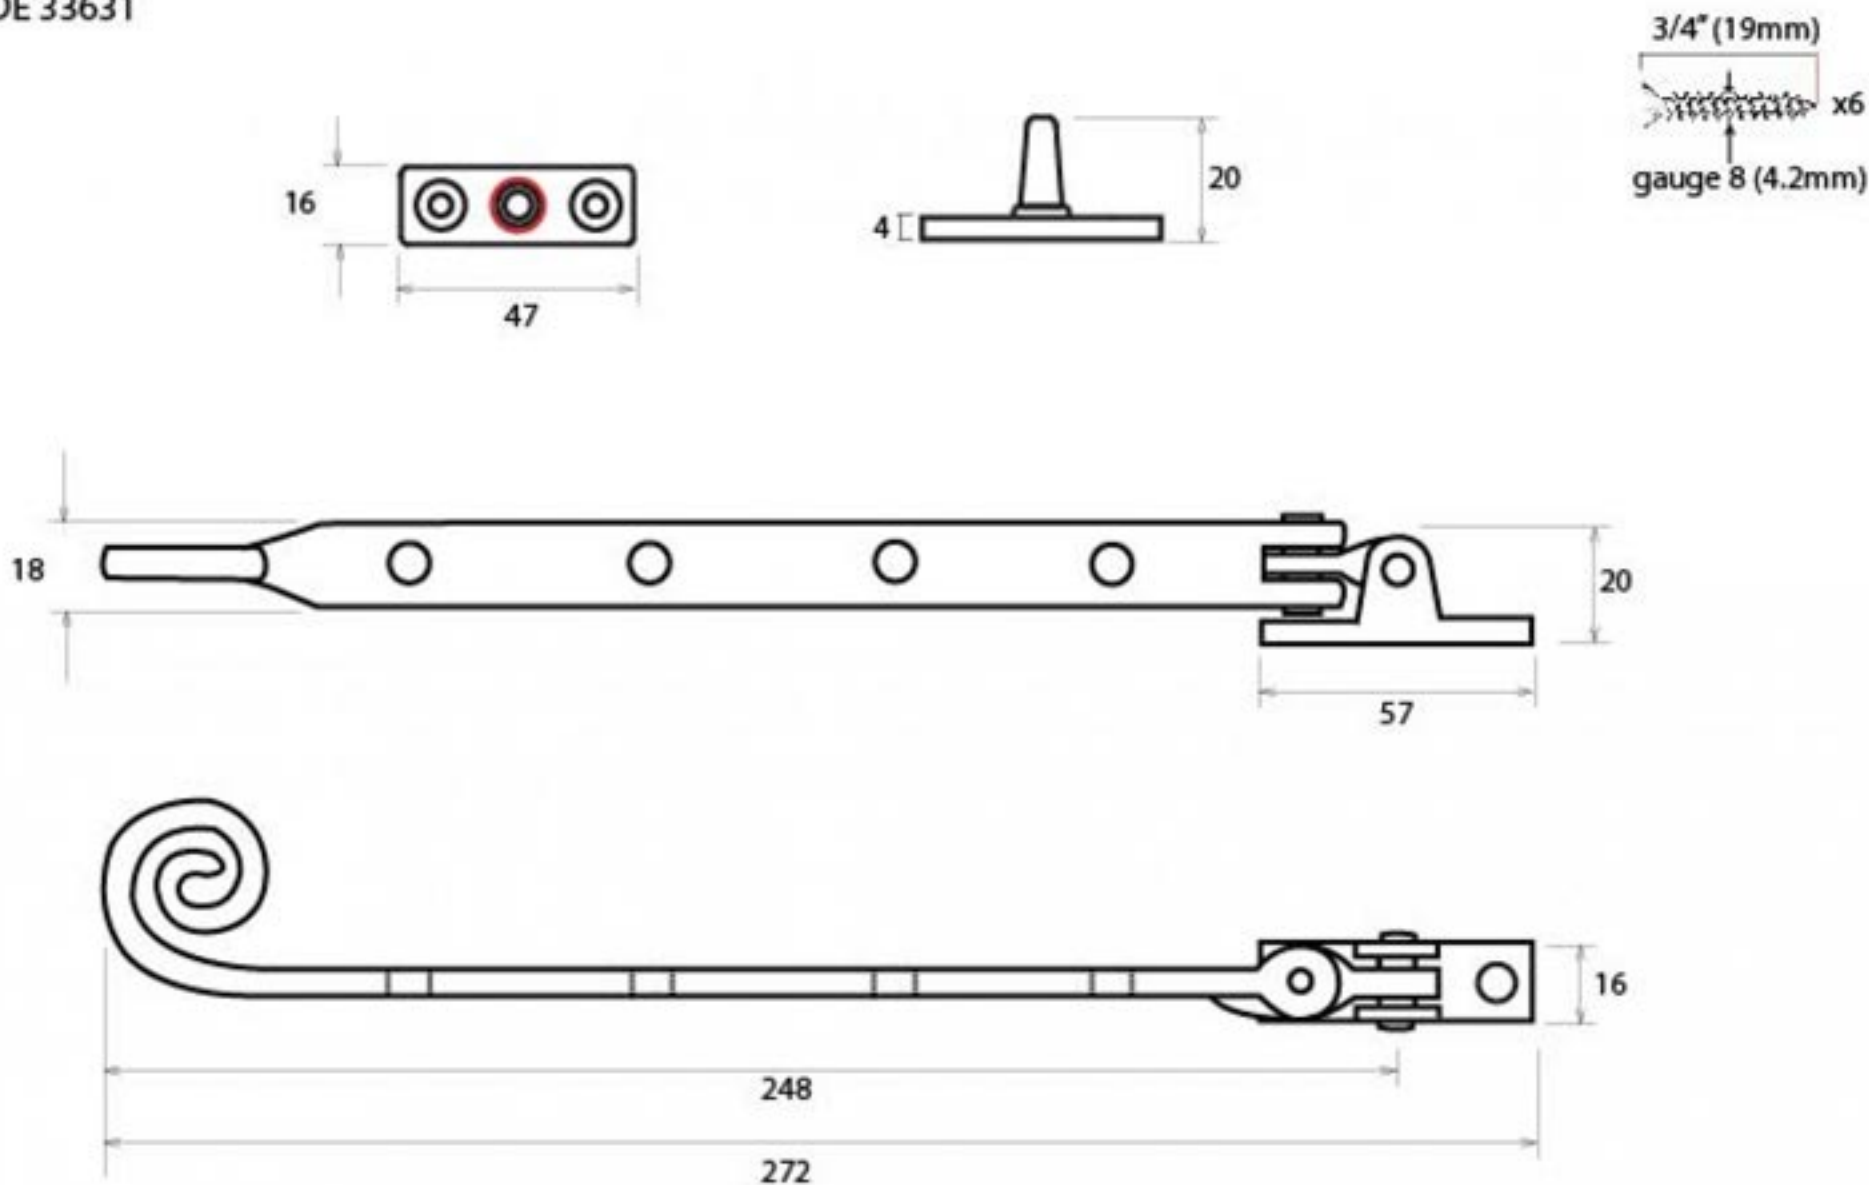

PRODUCT CODE 33631

HANDFORGED  
TRADITIONAL  
IRONMONGERY

Due to the hand crafted nature of our products all measurements are approximate and should be used as a guide only