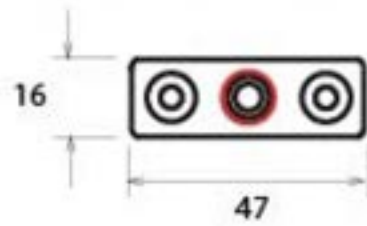

PRODUCT CODE 33632

3/4" (19mm)
gauge 8 (4.2mm)

HANDFORGED
TRADITIONAL
IRONMONGERY

Due to the hand crafted nature of our products all measurements are approximate and should be used as a guide only