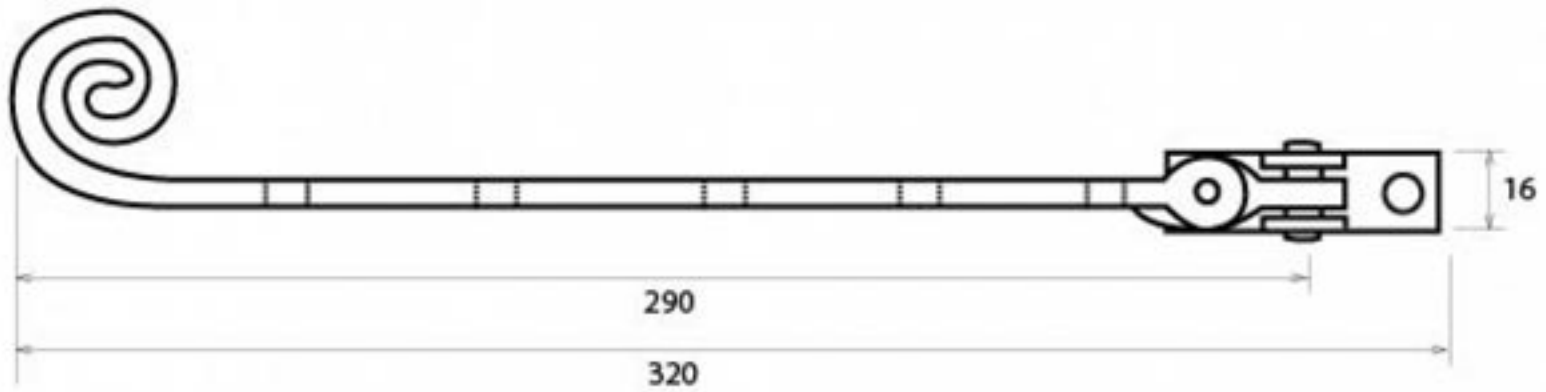

PRODUCT CODE 33632

3/4" (19mm)
gauge 8 (4.2mm)

HANDFORGED
TRADITIONAL
IRONMONGERY

Due to the hand crafted nature of our products all measurements are approximate and should be used as a guide only