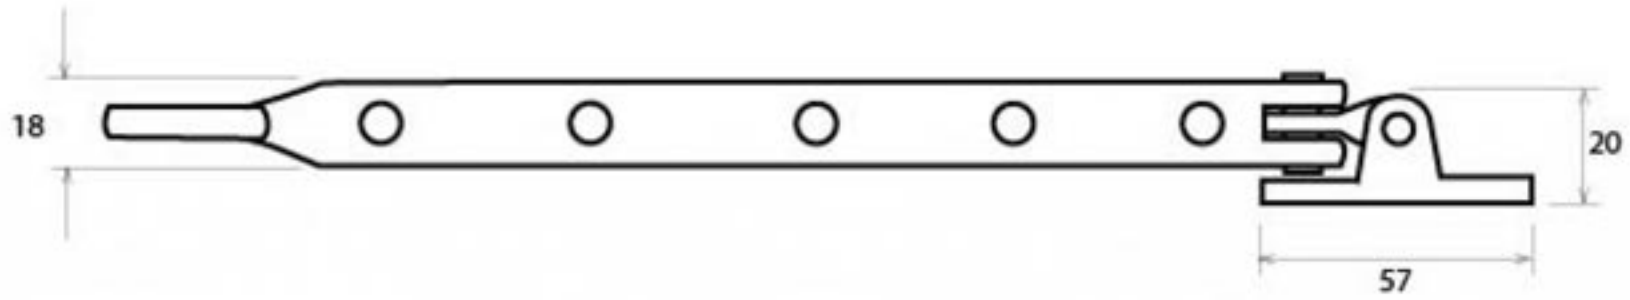

PRODUCT CODE 33632

3/4" (19mm)
gauge 8 (4.2mm)

HANDFORGED
TRADITIONAL
IRONMONGERY

Due to the hand crafted nature of our products all measurements are approximate and should be used as a guide only