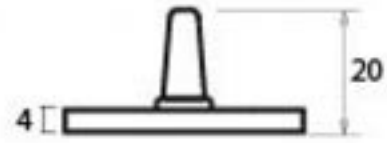

PRODUCT CODE 33632

3/4" (19mm)
gauge 8 (4.2mm)

HANDFORGED
TRADITIONAL
IRONMONGERY

Due to the hand crafted nature of our products all measurements are approximate and should be used as a guide only