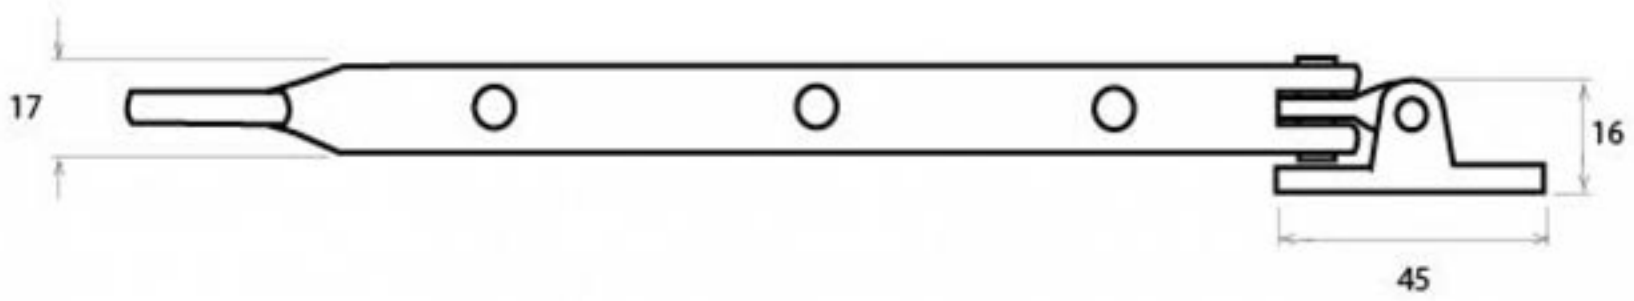

PRODUCT CODE 33484

3/4" (19mm)  
x6  
gauge 8 (4mm)

HANDFORGED  
TRADITIONAL  
IRONMONGERY

Due to the hand crafted nature of our products all measurements are approximate and should be used as a guide only