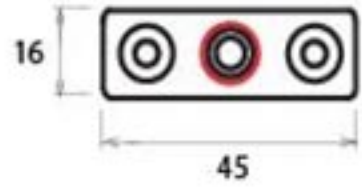

PRODUCT CODE 33484

3/4" (19mm)  
x6  
gauge 8 (4mm)

HANDFORGED  
TRADITIONAL  
IRONMONGERY

Due to the hand crafted nature of our products all measurements are approximate and should be used as a guide only