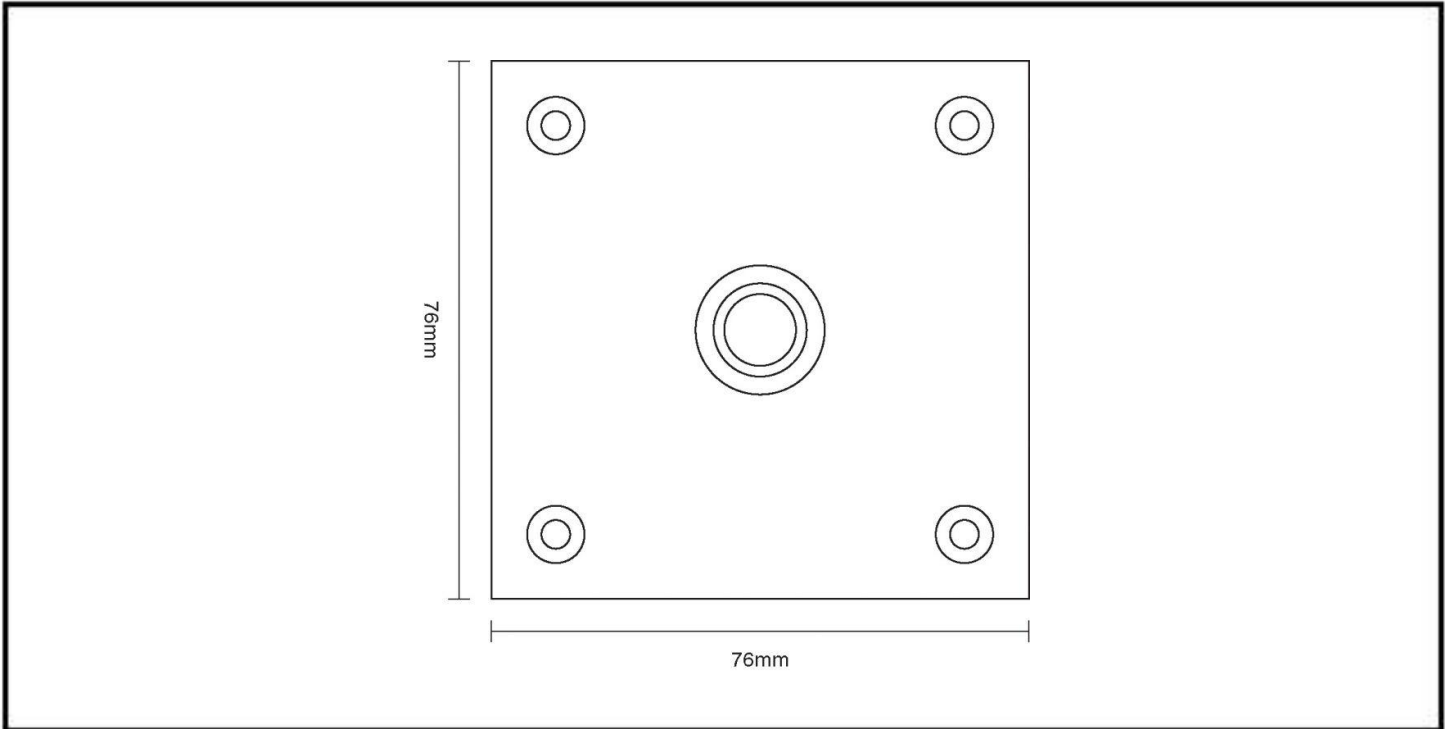

CROFT

Long Lasting Tradition

SPECIFICATION SHEET - PRODUCT CODE **1911**

PRODUCT

Square Bell Push 1911

Please note that illustration sizes are approximations

Finishes:

PB PBUL AB AGD AN