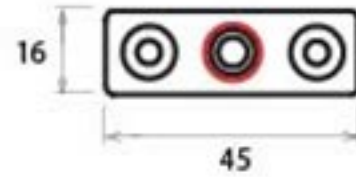

PRODUCT CODE 33486

3/4" (19mm)  
x6  
gauge 8 (4mm)

HANDFORGED  
TRADITIONAL  
IRONMONGERY

Due to the hand crafted nature of our products all measurements are approximate and should be used as a guide only