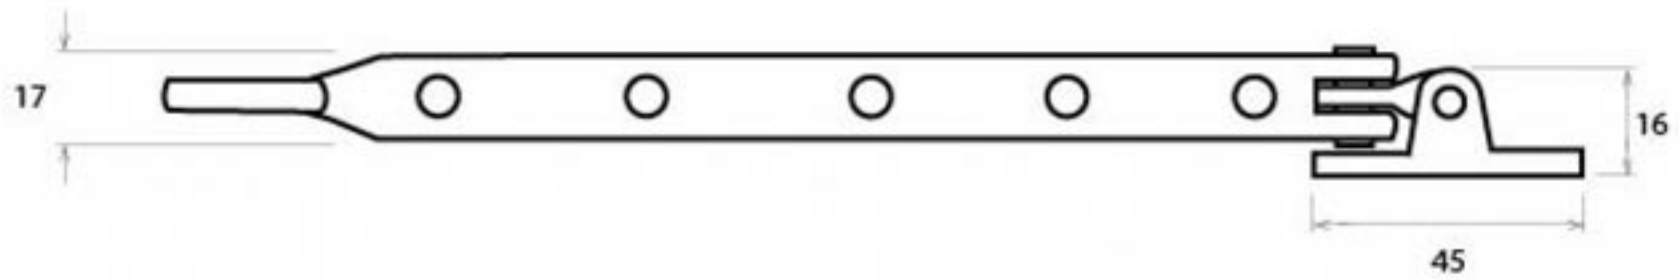

PRODUCT CODE 33486

3/4" (19mm)  
x6  
gauge 8 (4mm)

HANDFORGED  
TRADITIONAL  
IRONMONGERY

Due to the hand crafted nature of our products all measurements are approximate and should be used as a guide only