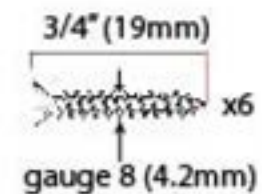

PRODUCT CODE 33148

HANDFORGED  
TRADITIONAL  
IRONMONGERY

Due to the hand crafted nature of our products all measurements are approximate and should be used as a guide only