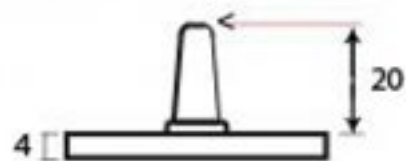

PRODUCT CODE 33148

HANDFORGED  
TRADITIONAL  
IRONMONGERY

Due to the hand crafted nature of our products all measurements are approximate and should be used as a guide only