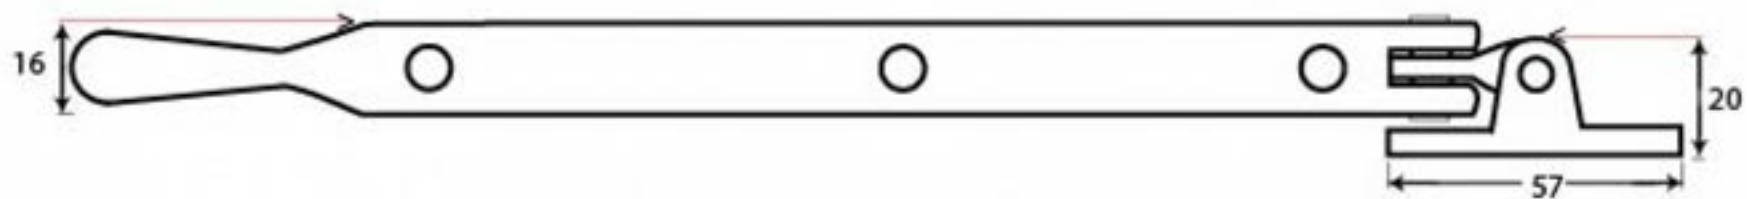

PRODUCT CODE 33148

HANDFORGED  
TRADITIONAL  
IRONMONGERY

Due to the hand crafted nature of our products all measurements are approximate and should be used as a guide only