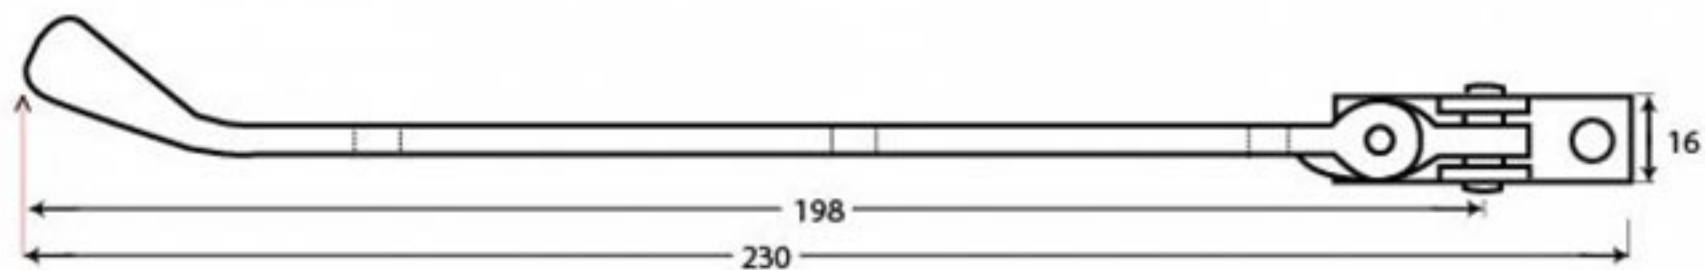

PRODUCT CODE 33148

HANDFORGED  
TRADITIONAL  
IRONMONGERY

Due to the hand crafted nature of our products all measurements are approximate and should be used as a guide only