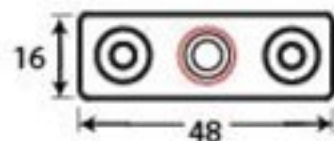

PRODUCT CODE 33148

HANDFORGED  
TRADITIONAL  
IRONMONGERY

Due to the hand crafted nature of our products all measurements are approximate and should be used as a guide only