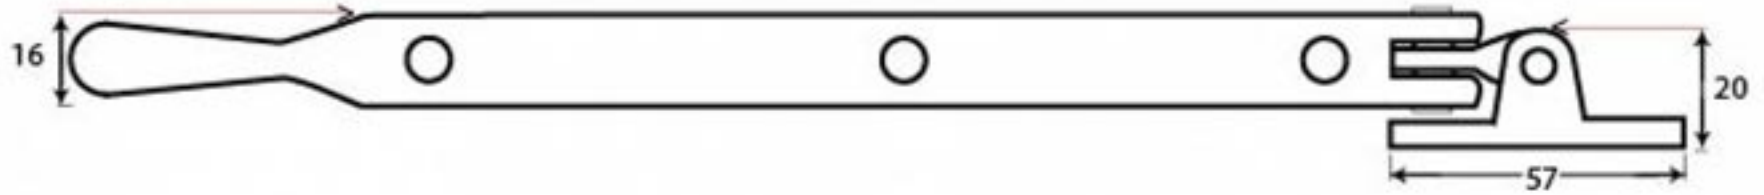

PRODUCT CODE 33141

HANDFORGED
TRADITIONAL
IRONMONGERY

Due to the hand crafted nature of our products all measurements are approximate and should be used as a guide only