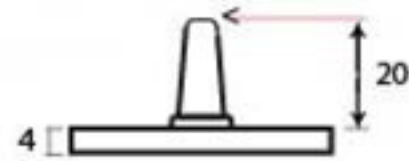

PRODUCT CODE 33141

HANDFORGED
TRADITIONAL
IRONMONGERY

Due to the hand crafted nature of our products all measurements are approximate and should be used as a guide only