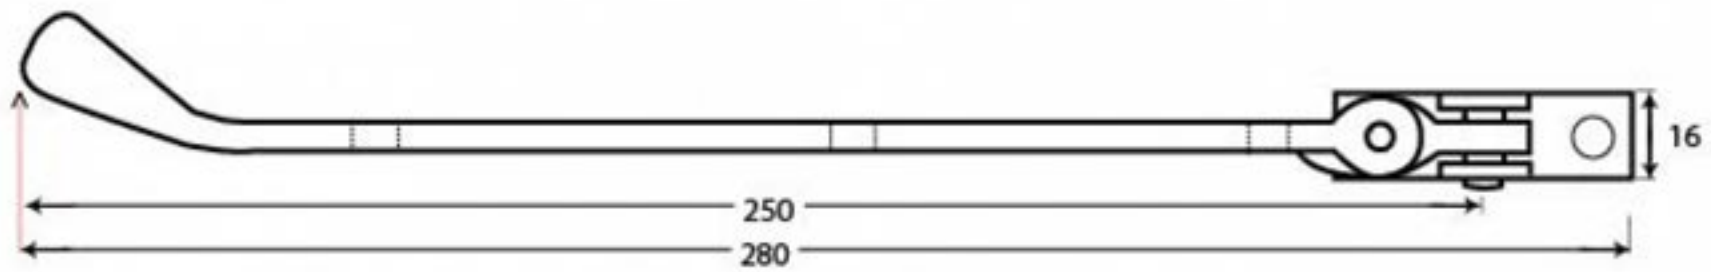

PRODUCT CODE 33141

HANDFORGED
TRADITIONAL
IRONMONGERY

Due to the hand crafted nature of our products all measurements are approximate and should be used as a guide only