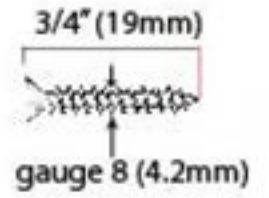

PRODUCT CODE 33141

HANDFORGED
TRADITIONAL
IRONMONGERY

Due to the hand crafted nature of our products all measurements are approximate and should be used as a guide only