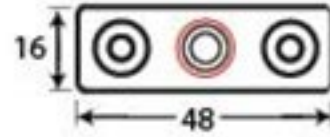

PRODUCT CODE 33141

HANDFORGED
TRADITIONAL
IRONMONGERY

Due to the hand crafted nature of our products all measurements are approximate and should be used as a guide only