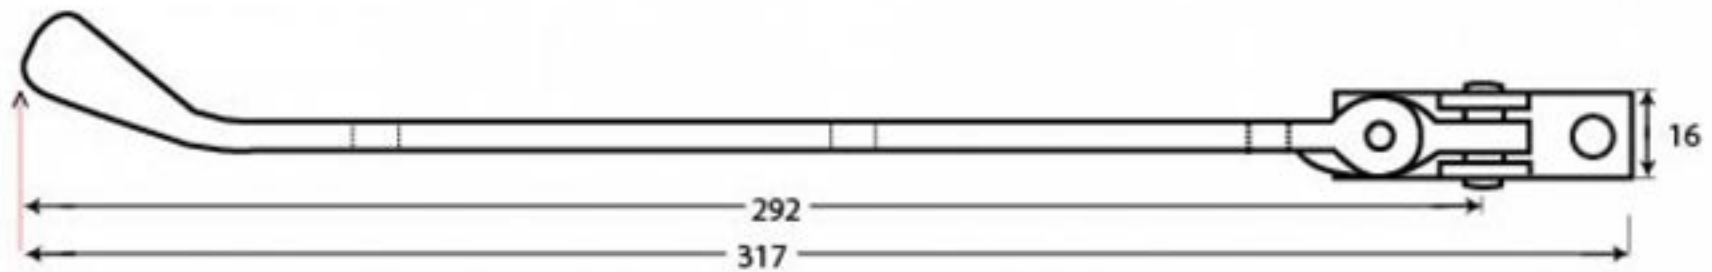

PRODUCT CODE 33149

HANDFORGED
TRADITIONAL
IRONMONGERY

Due to the hand crafted nature of our products all measurements are approximate and should be used as a guide only