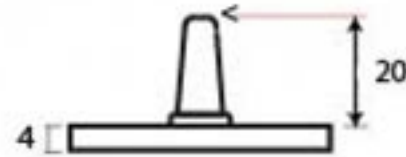

PRODUCT CODE 33149

HANDFORGED
TRADITIONAL
IRONMONGERY

Due to the hand crafted nature of our products all measurements are approximate and should be used as a guide only