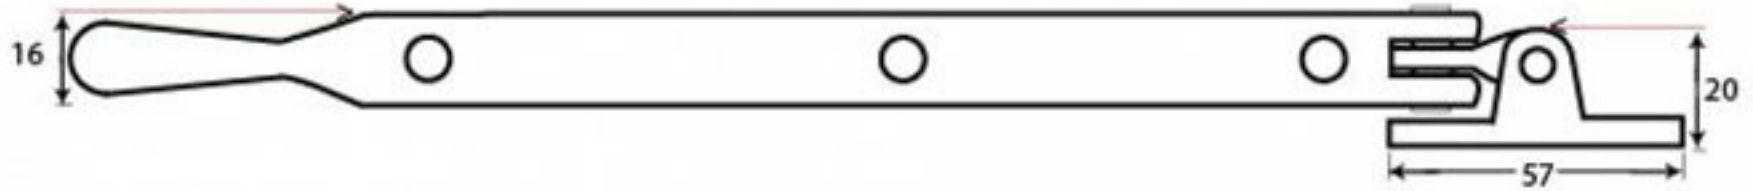

PRODUCT CODE 33149

HANDFORGED
TRADITIONAL
IRONMONGERY

Due to the hand crafted nature of our products all measurements are approximate and should be used as a guide only