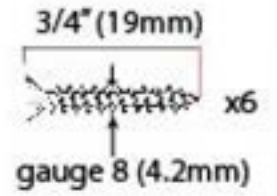

PRODUCT CODE 33149

HANDFORGED
TRADITIONAL
IRONMONGERY

Due to the hand crafted nature of our products all measurements are approximate and should be used as a guide only