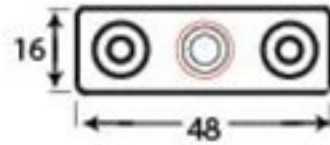

PRODUCT CODE 33149

HANDFORGED
TRADITIONAL
IRONMONGERY

Due to the hand crafted nature of our products all measurements are approximate and should be used as a guide only