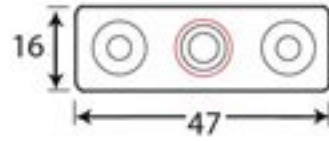

PRODUCT CODE 33746

HANDFORGED
TRADITIONAL
IRONMONGERY

Due to the hand crafted nature of our products all measurements are approximate and should be used as a guide only