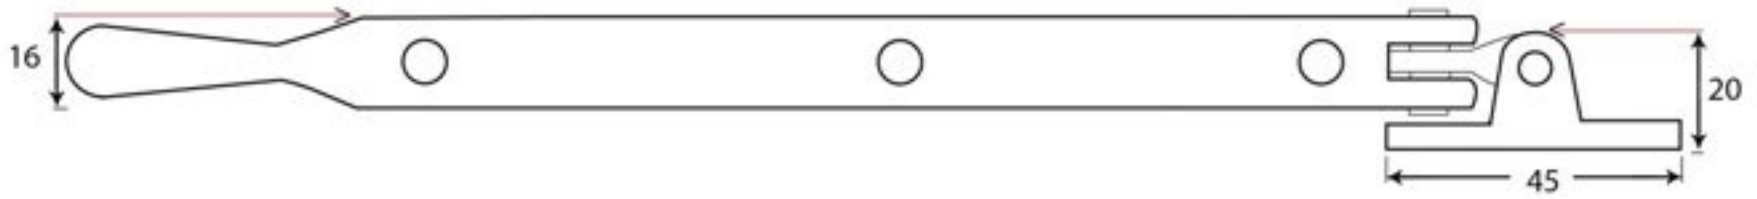

PRODUCT CODE 33746

HANDFORGED
TRADITIONAL
IRONMONGERY

Due to the hand crafted nature of our products all measurements are approximate and should be used as a guide only