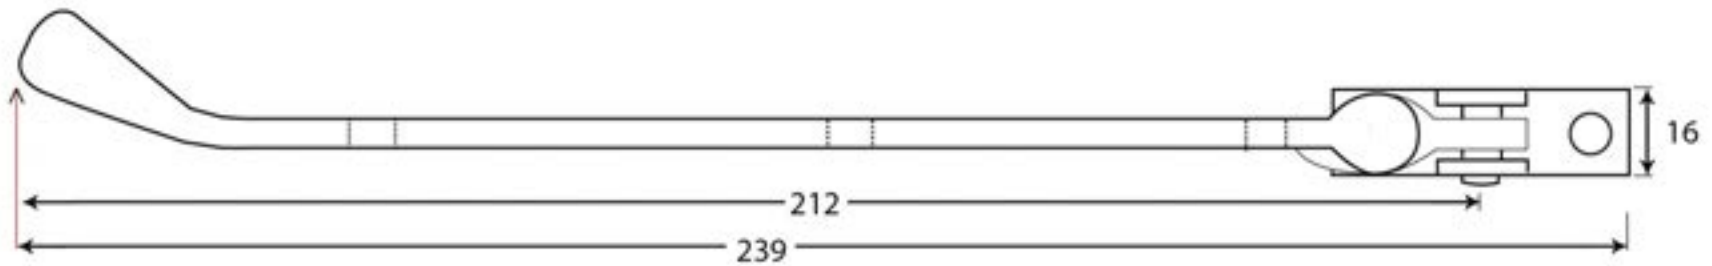

PRODUCT CODE 33746

HANDFORGED
TRADITIONAL
IRONMONGERY

Due to the hand crafted nature of our products all measurements are approximate and should be used as a guide only