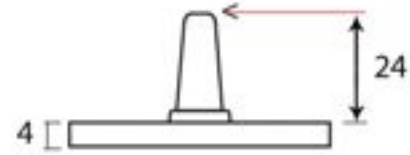

PRODUCT CODE 33746

HANDFORGED
TRADITIONAL
IRONMONGERY

Due to the hand crafted nature of our products all measurements are approximate and should be used as a guide only