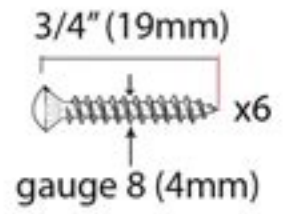

PRODUCT CODE 33746

HANDFORGED
TRADITIONAL
IRONMONGERY

Due to the hand crafted nature of our products all measurements are approximate and should be used as a guide only