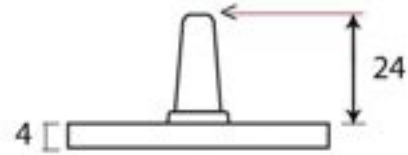

PRODUCT CODE 33748

HANDFORGED  
TRADITIONAL  
IRONMONGERY

Due to the hand crafted nature of our products all measurements are approximate and should be used as a guide only