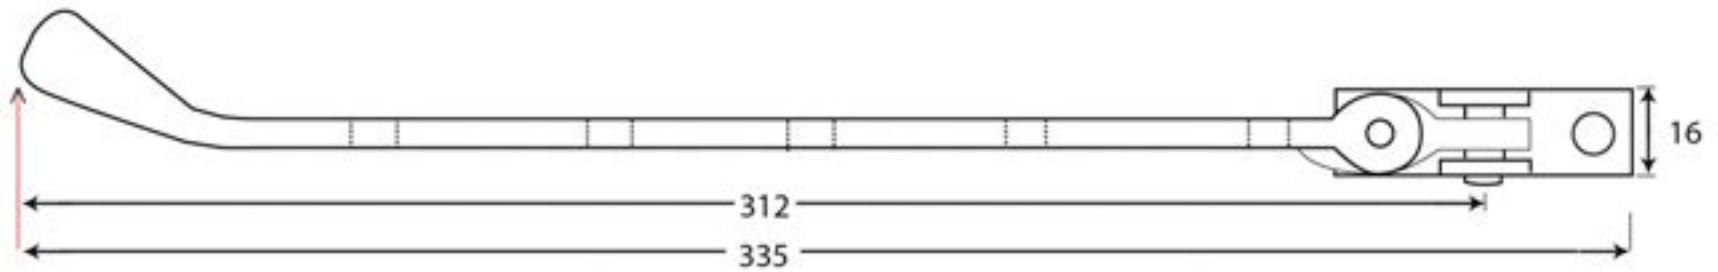

PRODUCT CODE 33748

HANDFORGED  
TRADITIONAL  
IRONMONGERY

Due to the hand crafted nature of our products all measurements are approximate and should be used as a guide only