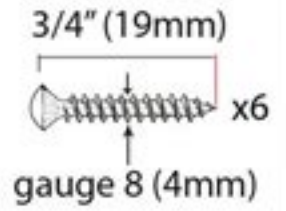

PRODUCT CODE 33748

HANDFORGED  
TRADITIONAL  
IRONMONGERY

Due to the hand crafted nature of our products all measurements are approximate and should be used as a guide only