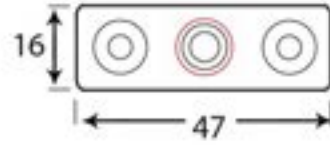

PRODUCT CODE 33748

HANDFORGED  
TRADITIONAL  
IRONMONGERY

Due to the hand crafted nature of our products all measurements are approximate and should be used as a guide only