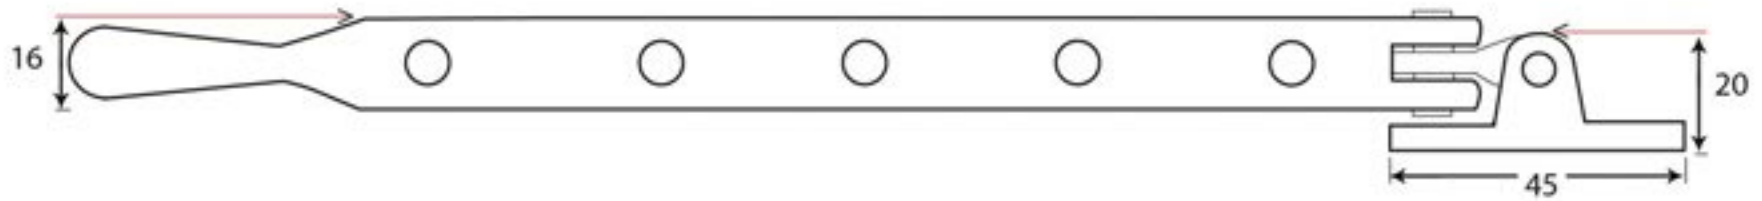

PRODUCT CODE 33748

HANDFORGED  
TRADITIONAL  
IRONMONGERY

Due to the hand crafted nature of our products all measurements are approximate and should be used as a guide only