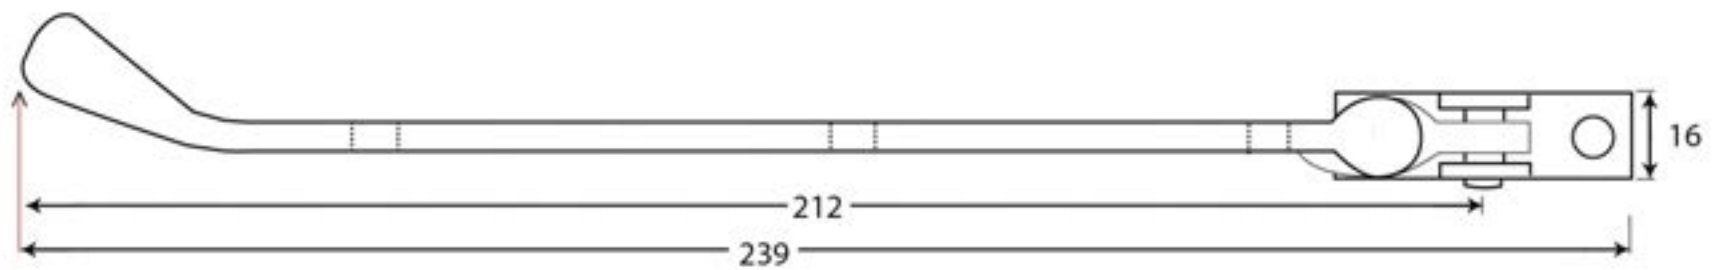

PRODUCT CODE 33749

3/4" (19mm)
x6
gauge 8 (4mm)

HANDFORGED
TRADITIONAL
IRONMONGERY

Due to the hand crafted nature of our products all measurements are approximate and should be used as a guide only