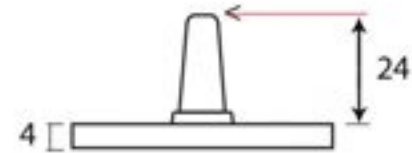

PRODUCT CODE 33749

3/4" (19mm)
x6
gauge 8 (4mm)

HANDFORGED
TRADITIONAL
IRONMONGERY

Due to the hand crafted nature of our products all measurements are approximate and should be used as a guide only