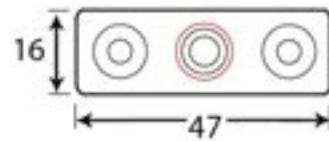

PRODUCT CODE 33749

3/4" (19mm)
x6
gauge 8 (4mm)

HANDFORGED
TRADITIONAL
IRONMONGERY

Due to the hand crafted nature of our products all measurements are approximate and should be used as a guide only