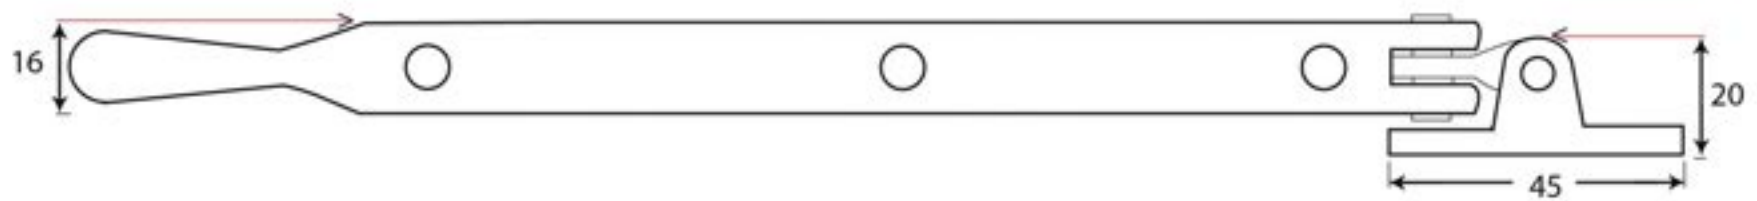

PRODUCT CODE 33749

3/4" (19mm)
x6
gauge 8 (4mm)

HANDFORGED
TRADITIONAL
IRONMONGERY

Due to the hand crafted nature of our products all measurements are approximate and should be used as a guide only