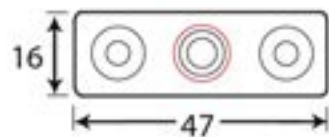

PRODUCT CODE 33753

3/4" (19mm)
x6
gauge 8 (4mm)

HANDFORGED
TRADITIONAL
IRONMONGERY

Due to the hand crafted nature of our products all measurements are approximate and should be used as a guide only