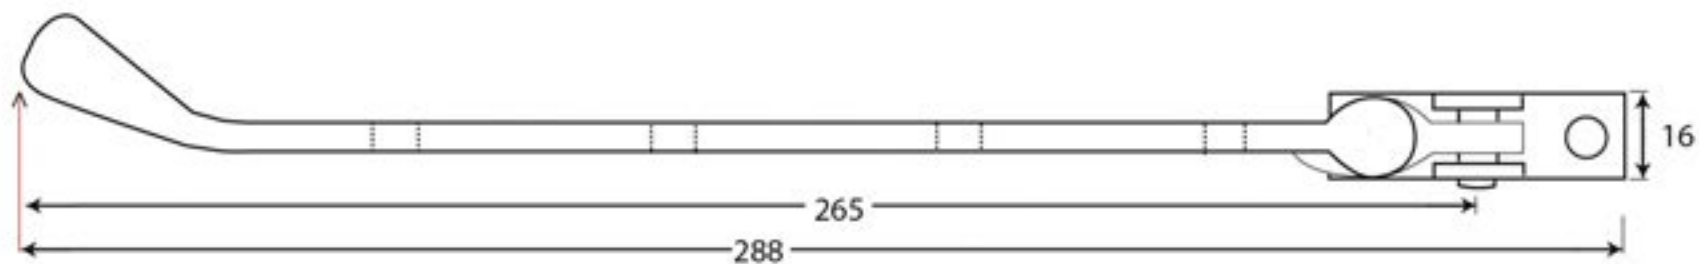

PRODUCT CODE 33753

3/4" (19mm)
x6
gauge 8 (4mm)

HANDFORGED
TRADITIONAL
IRONMONGERY

Due to the hand crafted nature of our products all measurements are approximate and should be used as a guide only