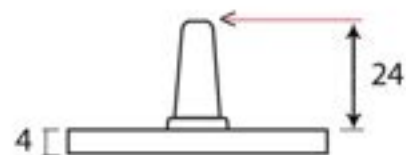

PRODUCT CODE 33753

3/4" (19mm)
x6
gauge 8 (4mm)

HANDFORGED
TRADITIONAL
IRONMONGERY

Due to the hand crafted nature of our products all measurements are approximate and should be used as a guide only