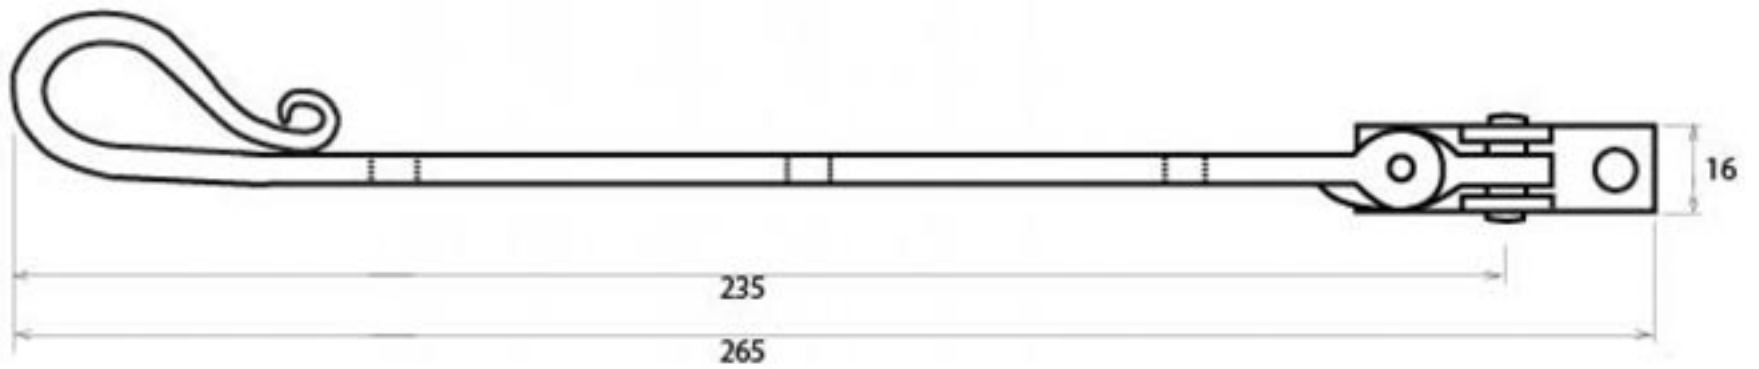

PRODUCT CODE 33473

3/4" (19mm)
x6
gauge 8 (4.2mm)

HANDFORGED
TRADITIONAL
IRONMONGERY

Due to the hand crafted nature of our products all measurements are approximate and should be used as a guide only