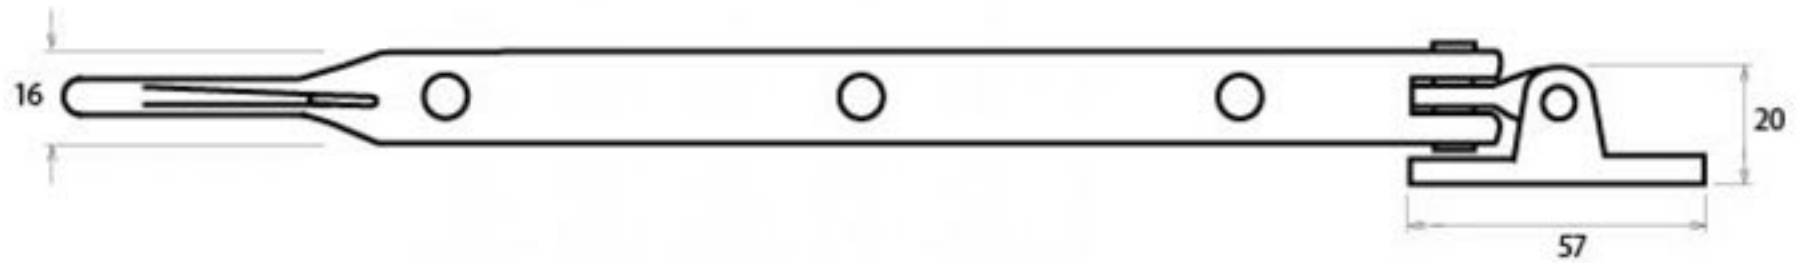

PRODUCT CODE 33473

3/4" (19mm)
x6
gauge 8 (4.2mm)

HANDFORGED
TRADITIONAL
IRONMONGERY

Due to the hand crafted nature of our products all measurements are approximate and should be used as a guide only