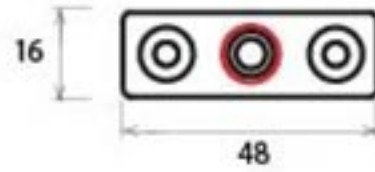

PRODUCT CODE 33473

3/4" (19mm)
x6
gauge 8 (4.2mm)

HANDFORGED
TRADITIONAL
IRONMONGERY

Due to the hand crafted nature of our products all measurements are approximate and should be used as a guide only