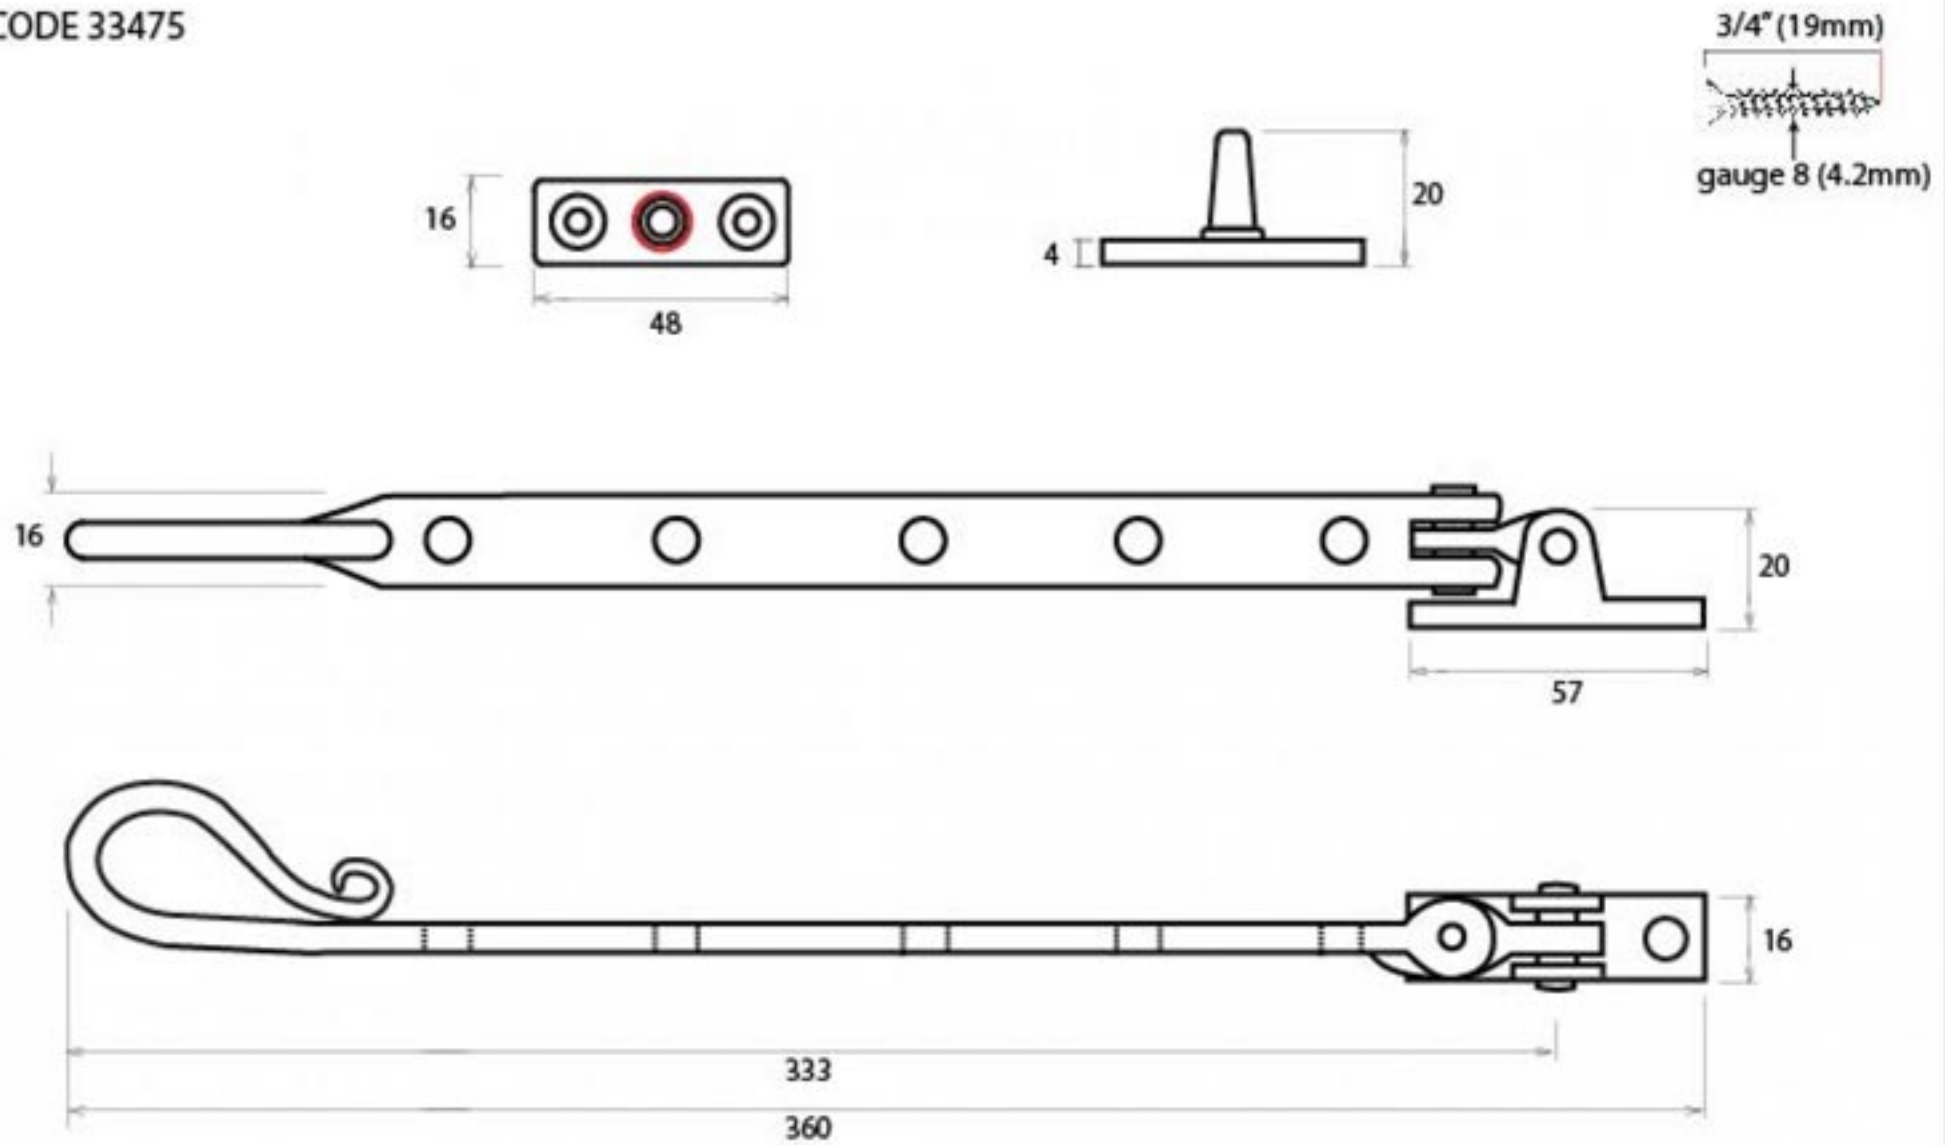

PRODUCT CODE 33475

HANDFORGED
TRADITIONAL
IRONMONGERY

Due to the hand crafted nature of our products all measurements are approximate and should be used as a guide only