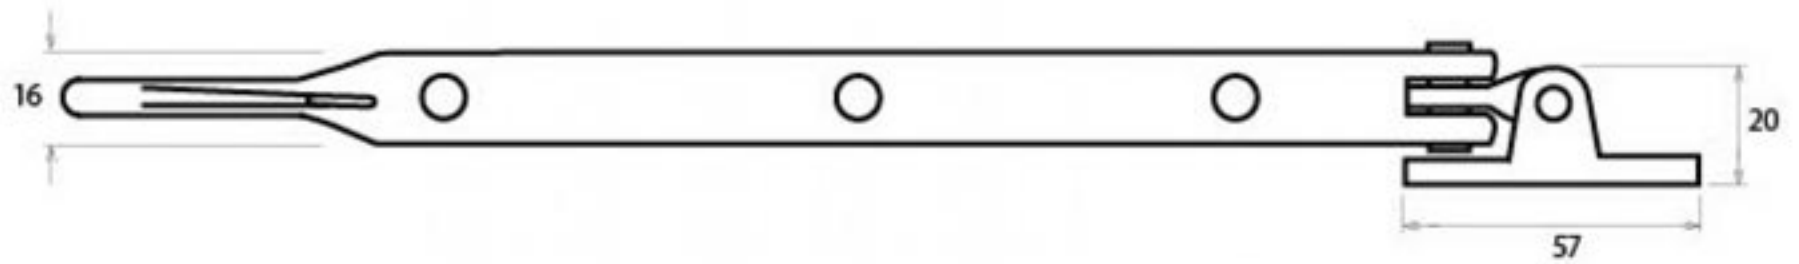

PRODUCT CODE 33605

3/4" (19mm)
x6
gauge 8 (4.2mm)

HANDFORGED
TRADITIONAL
IRONMONGERY

Due to the hand crafted nature of our products all measurements are approximate and should be used as a guide only