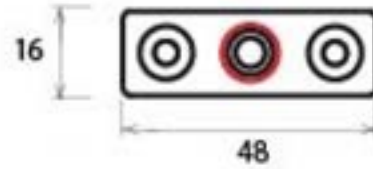

PRODUCT CODE 33605

3/4" (19mm)
x6
gauge 8 (4.2mm)

HANDFORGED
TRADITIONAL
IRONMONGERY

Due to the hand crafted nature of our products all measurements are approximate and should be used as a guide only