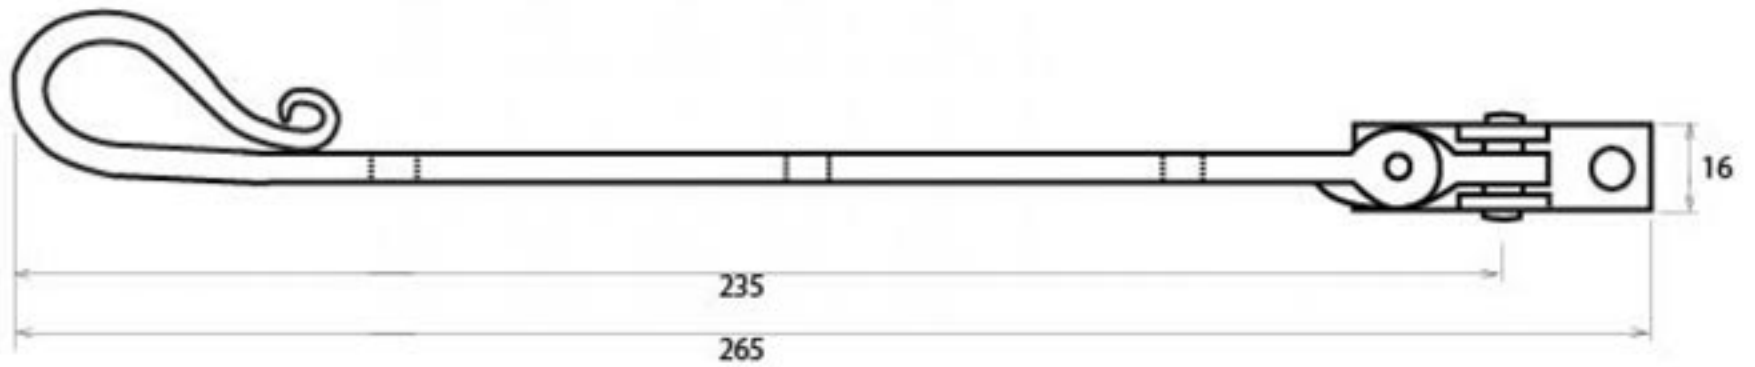

PRODUCT CODE 33605

3/4" (19mm)
x6
gauge 8 (4.2mm)

HANDFORGED
TRADITIONAL
IRONMONGERY

Due to the hand crafted nature of our products all measurements are approximate and should be used as a guide only