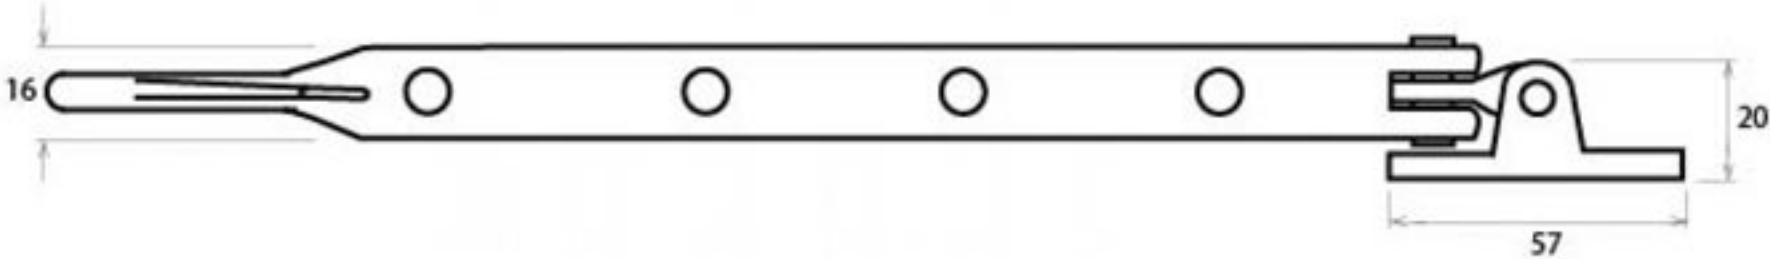

PRODUCT CODE 33606

HANDFORGED
TRADITIONAL
IRONMONGERY

Due to the hand crafted nature of our products all measurements are approximate and should be used as a guide only