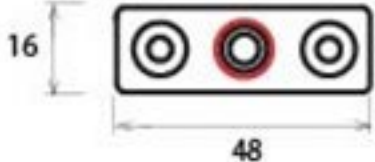

PRODUCT CODE 33606

HANDFORGED
TRADITIONAL
IRONMONGERY

Due to the hand crafted nature of our products all measurements are approximate and should be used as a guide only