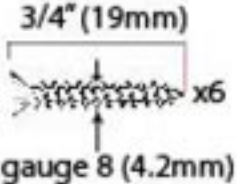

PRODUCT CODE 33606

HANDFORGED
TRADITIONAL
IRONMONGERY

Due to the hand crafted nature of our products all measurements are approximate and should be used as a guide only