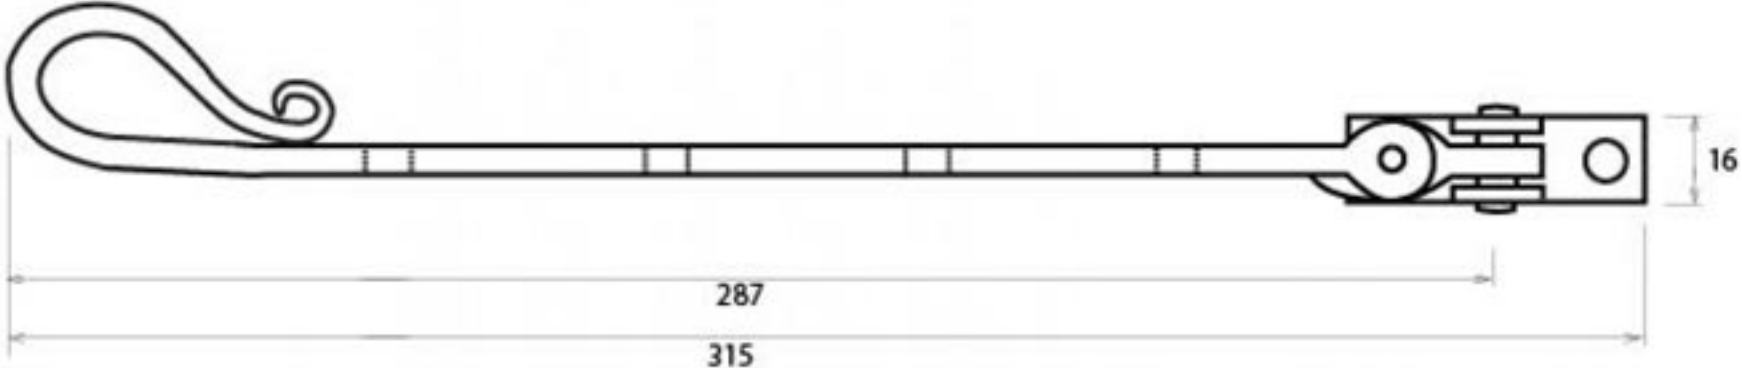

PRODUCT CODE 33606

HANDFORGED
TRADITIONAL
IRONMONGERY

Due to the hand crafted nature of our products all measurements are approximate and should be used as a guide only