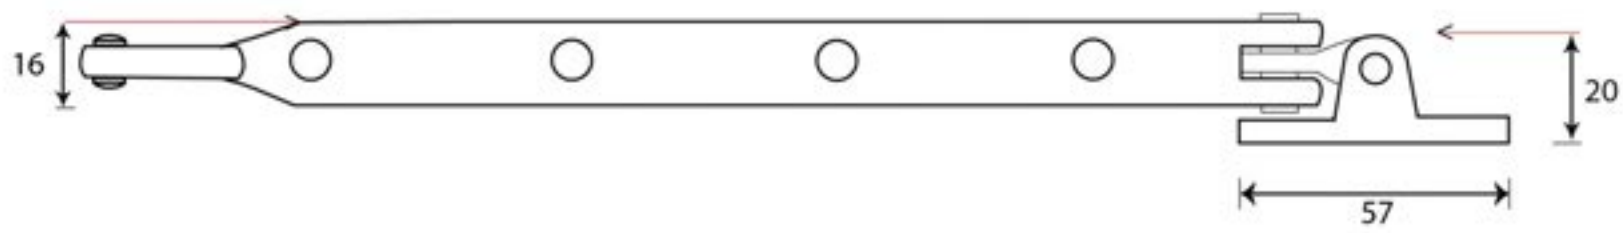

PRODUCT CODE 73135

HANDFORGED
TRADITIONAL
IRONMONGERY

Due to the hand crafted nature of our products all measurements are approximate and should be used as a guide only