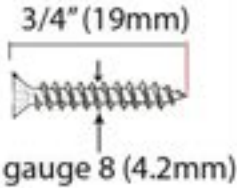

PRODUCT CODE 73135

HANDFORGED
TRADITIONAL
IRONMONGERY

Due to the hand crafted nature of our products all measurements are approximate and should be used as a guide only