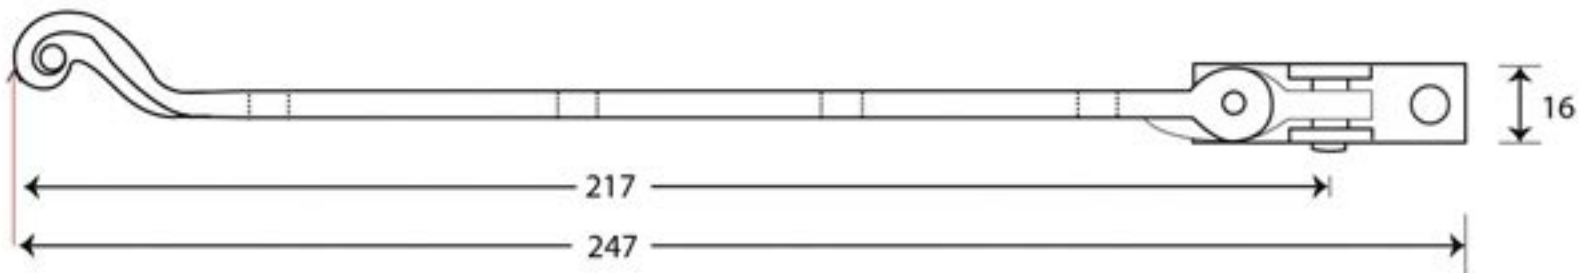

PRODUCT CODE 73135

HANDFORGED
TRADITIONAL
IRONMONGERY

Due to the hand crafted nature of our products all measurements are approximate and should be used as a guide only