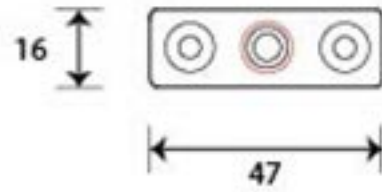

PRODUCT CODE 73137

HANDFORGED
TRADITIONAL
IRONMONGERY

Due to the hand crafted nature of our products all measurements are approximate and should be used as a guide only