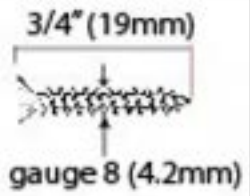

PRODUCT CODE 73137

HANDFORGED
TRADITIONAL
IRONMONGERY

Due to the hand crafted nature of our products all measurements are approximate and should be used as a guide only