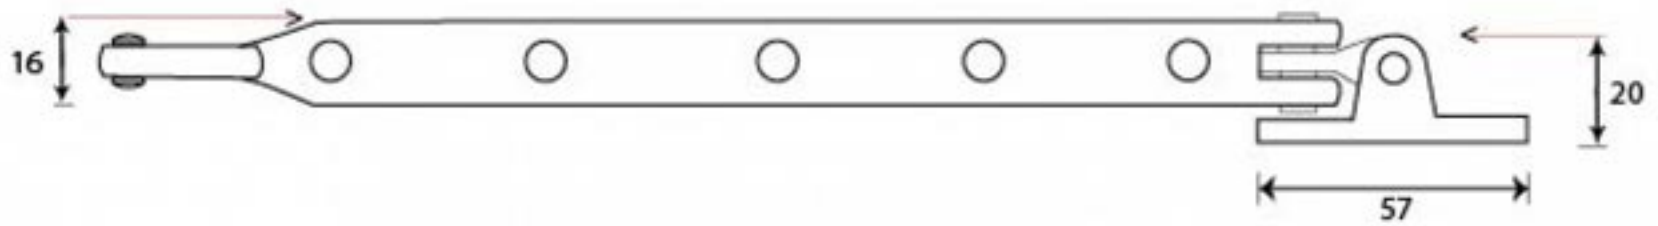

PRODUCT CODE 73137

HANDFORGED
TRADITIONAL
IRONMONGERY

Due to the hand crafted nature of our products all measurements are approximate and should be used as a guide only