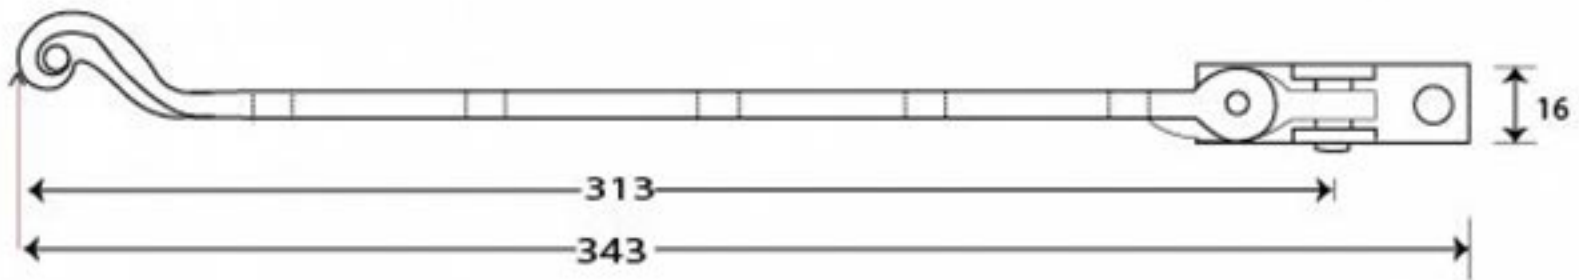

PRODUCT CODE 73137

HANDFORGED
TRADITIONAL
IRONMONGERY

Due to the hand crafted nature of our products all measurements are approximate and should be used as a guide only