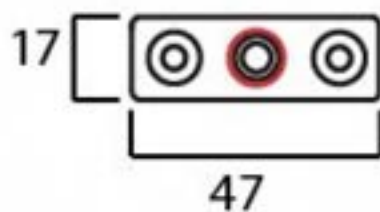

PRODUCT CODE 45139

 x 6
Gauge 8 x 3/4" CS

HANDFORGED
TRADITION |
IRONMONGERY

Due to the hand crafted nature of our products all measurements are approximate and should be used as a guide only