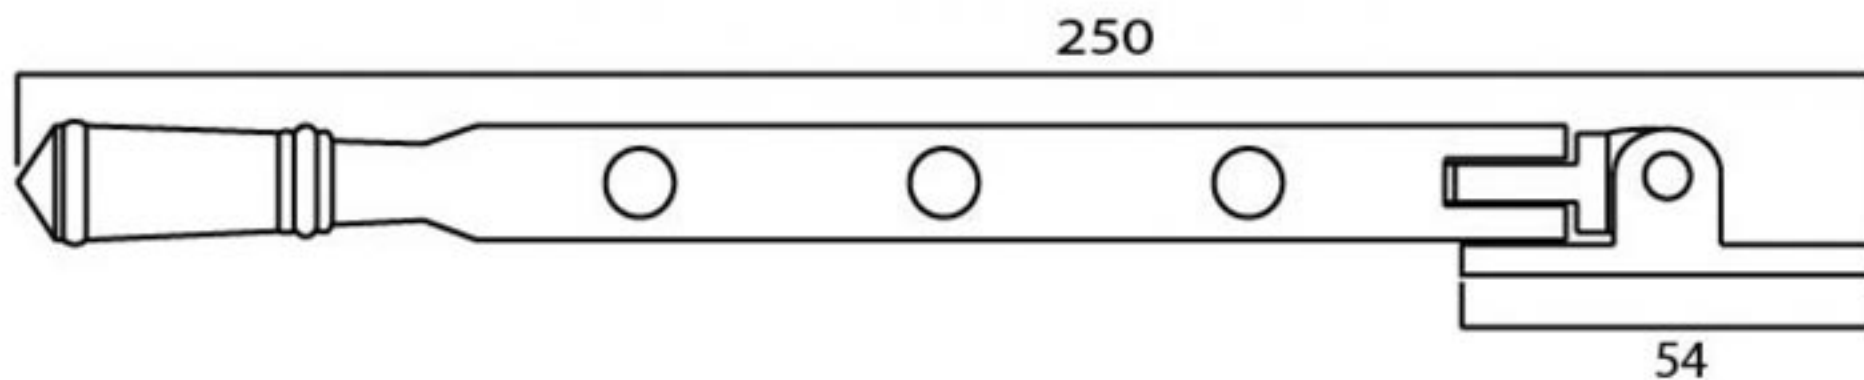

PRODUCT CODE 45139

 x 6
Gauge 8 x 3/4" CS

HANDFORGED
TRADITION |
IRONMONGERY

Due to the hand crafted nature of our products all measurements are approximate and should be used as a guide only