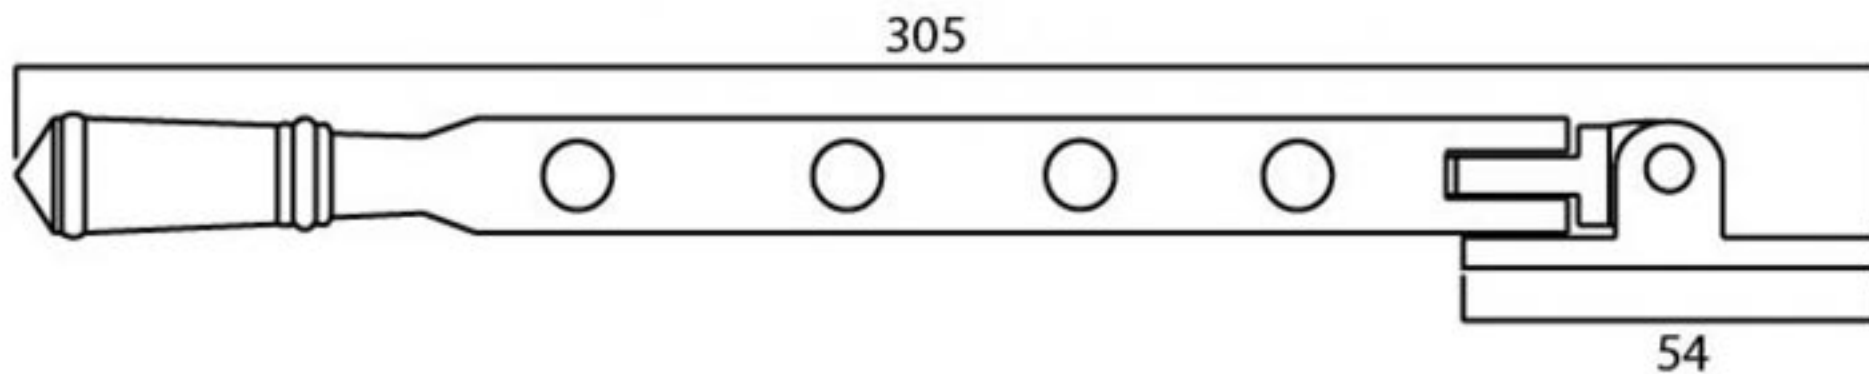

PRODUCT CODE 45140

 x 6  
Gauge 8 x 1/4" CS

HANDFORGED  
TRADITION L  
IRONMONGERY

Due to the hand crafted nature of our products all measurements are approximate and should be used as a guide only