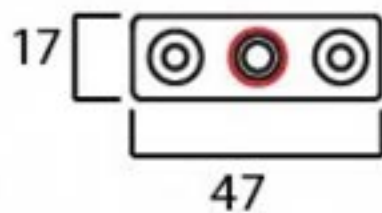

PRODUCT CODE 45140

 x 6  
Gauge 8 x 1/4" CS

HANDFORGED  
TRADITION L  
IRONMONGERY

Due to the hand crafted nature of our products all measurements are approximate and should be used as a guide only