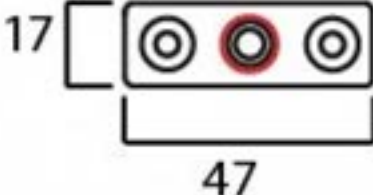

PRODUCT CODE 45141

 x 6  
Gauge 8 x 3/4" CS

HANDFORGED  
TRADITION L  
IRONMONGERY 

Due to the hand crafted nature of our products all measurements are approximate and should be used as a guide only