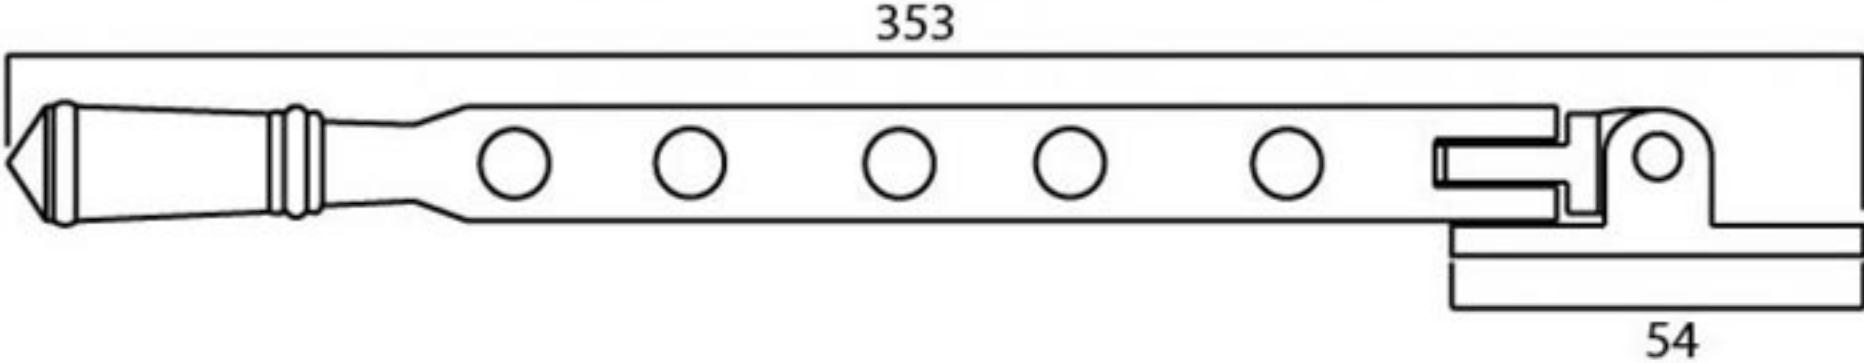

PRODUCT CODE 45141

 x 6  
Gauge 8 x 3/4" CS

HANDFORGED  
TRADITION L  
IRONMONGERY 

Due to the hand crafted nature of our products all measurements are approximate and should be used as a guide only