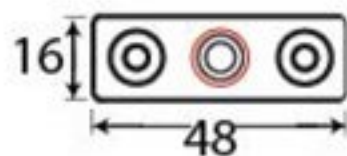

PRODUCT CODE 90401

3/4" (19mm)

x6

gauge 8 (4.2mm)

HANDFORGED
TRADITIONAL
IRONMONGERY

Due to the hand crafted nature of our products all measurements are approximate and should be used as a guide only