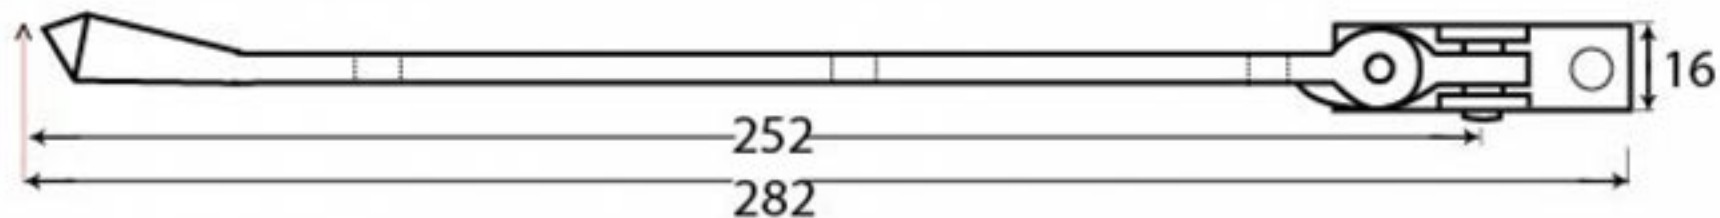

PRODUCT CODE 90401

3/4" (19mm)

x6

gauge 8 (4.2mm)

HANDFORGED
TRADITIONAL
IRONMONGERY

Due to the hand crafted nature of our products all measurements are approximate and should be used as a guide only