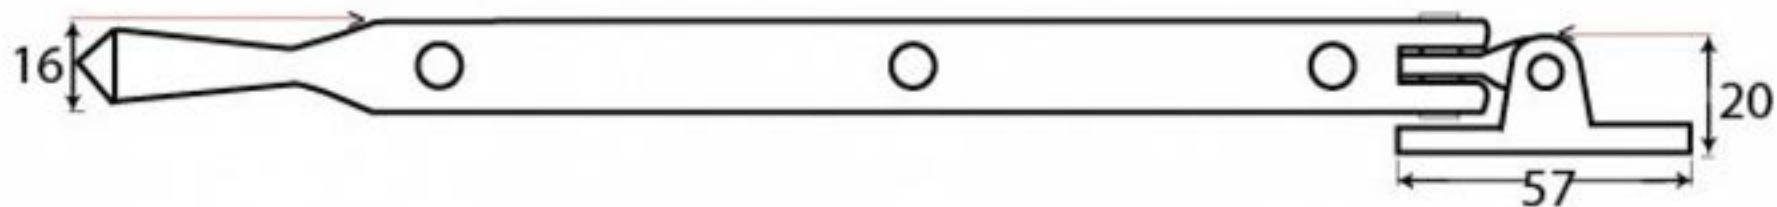

PRODUCT CODE 90401

3/4" (19mm)

x6

gauge 8 (4.2mm)

HANDFORGED
TRADITIONAL
IRONMONGERY

Due to the hand crafted nature of our products all measurements are approximate and should be used as a guide only