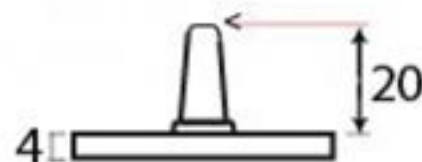

PRODUCT CODE 90401

3/4" (19mm)

x6

gauge 8 (4.2mm)

HANDFORGED
TRADITIONAL
IRONMONGERY

Due to the hand crafted nature of our products all measurements are approximate and should be used as a guide only