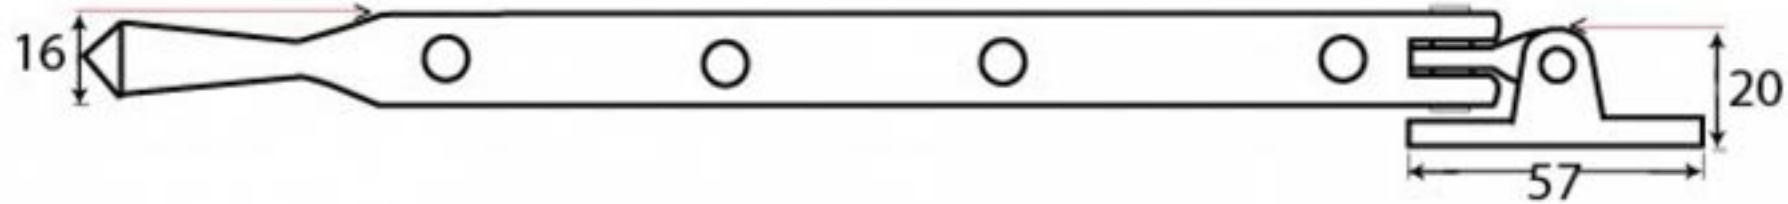

PRODUCT CODE 90404

3/4" (19mm)

x6

gauge 8 (4.2mm)

HANDFORGED  
TRADITIONAL  
IRONMONGERY

Due to the hand crafted nature of our products all measurements are approximate and should be used as a guide only