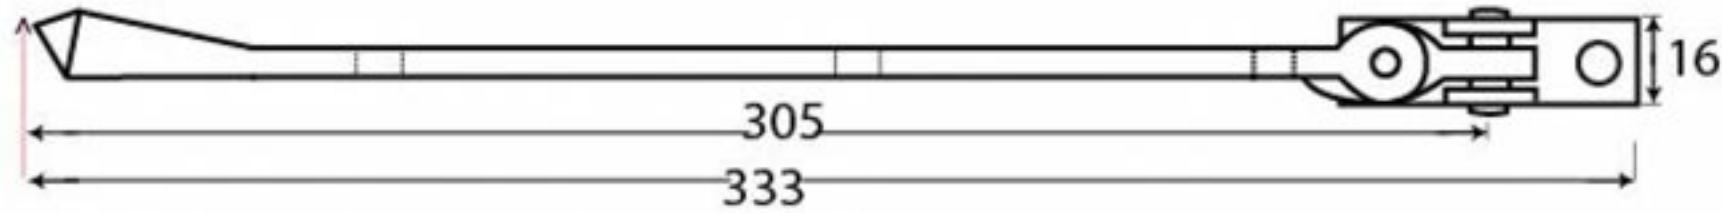

PRODUCT CODE 90404

3/4" (19mm)

x6

gauge 8 (4.2mm)

HANDFORGED  
TRADITIONAL  
IRONMONGERY

Due to the hand crafted nature of our products all measurements are approximate and should be used as a guide only