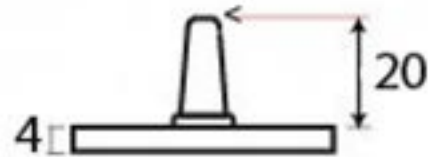

PRODUCT CODE 90404

3/4" (19mm)

x6

gauge 8 (4.2mm)

HANDFORGED  
TRADITIONAL  
IRONMONGERY

Due to the hand crafted nature of our products all measurements are approximate and should be used as a guide only