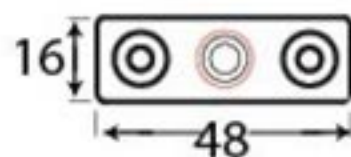

PRODUCT CODE 90404

3/4" (19mm)

x6

gauge 8 (4.2mm)

HANDFORGED  
TRADITIONAL  
IRONMONGERY

Due to the hand crafted nature of our products all measurements are approximate and should be used as a guide only