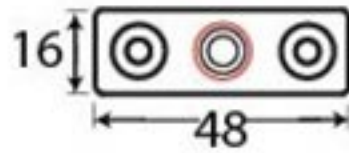

PRODUCT CODE 90399

3/4" (19mm)

gauge 8 (4.2mm)

HANDFORGED
TRADITIONAL
IRONMONGERY

Due to the hand crafted nature of our products all measurements are approximate and should be used as a guide only