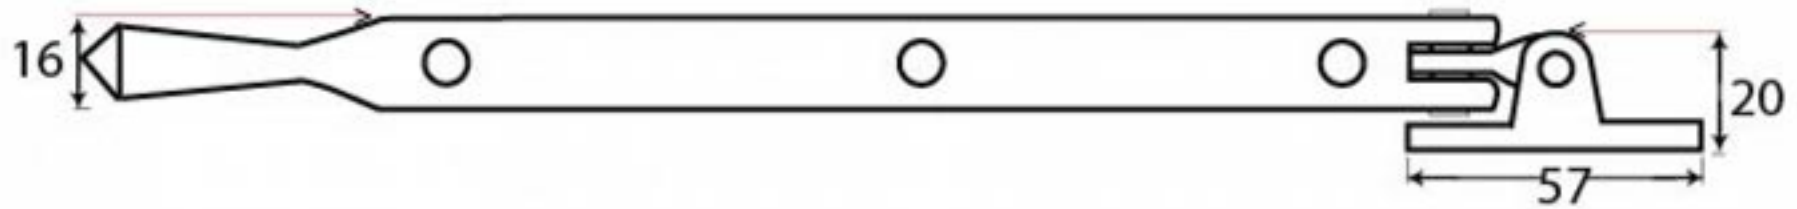

PRODUCT CODE 90399

3/4" (19mm)

gauge 8 (4.2mm)

HANDFORGED
TRADITIONAL
IRONMONGERY

Due to the hand crafted nature of our products all measurements are approximate and should be used as a guide only