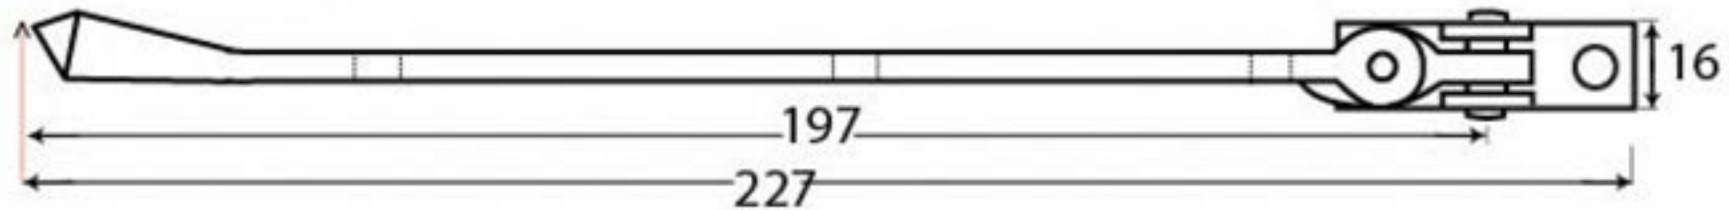

PRODUCT CODE 90399

3/4" (19mm)

gauge 8 (4.2mm)

HANDFORGED
TRADITIONAL
IRONMONGERY

Due to the hand crafted nature of our products all measurements are approximate and should be used as a guide only