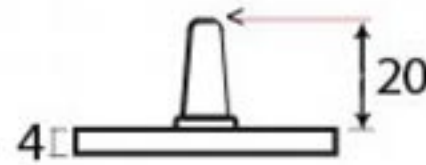

PRODUCT CODE 90399

3/4" (19mm)

gauge 8 (4.2mm)

HANDFORGED
TRADITIONAL
IRONMONGERY

Due to the hand crafted nature of our products all measurements are approximate and should be used as a guide only