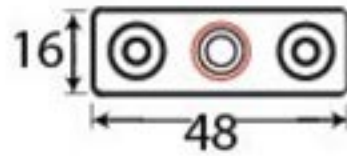

PRODUCT CODE 90402

3/4" (19mm)

gauge 8 (4.2mm)

HANDFORGED  
TRADITIONAL  
IRONMONGERY

Due to the hand crafted nature of our products all measurements are approximate and should be used as a guide only