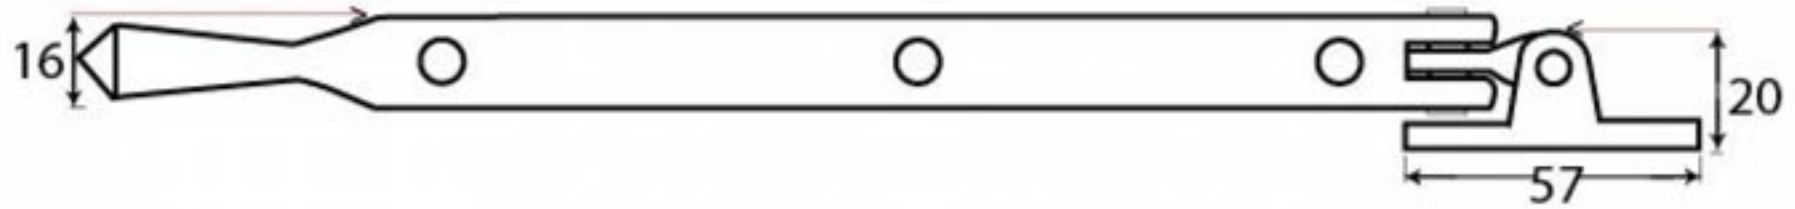

PRODUCT CODE 90402

3/4" (19mm)

gauge 8 (4.2mm)

HANDFORGED  
TRADITIONAL  
IRONMONGERY

Due to the hand crafted nature of our products all measurements are approximate and should be used as a guide only