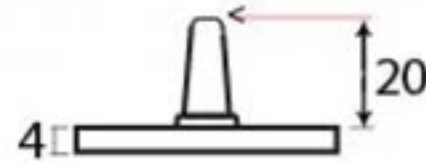

PRODUCT CODE 90402

3/4" (19mm)

gauge 8 (4.2mm)

HANDFORGED  
TRADITIONAL  
IRONMONGERY

Due to the hand crafted nature of our products all measurements are approximate and should be used as a guide only