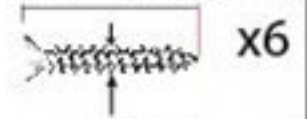

PRODUCT CODE 90402

3/4" (19mm)

gauge 8 (4.2mm)

HANDFORGED  
TRADITIONAL  
IRONMONGERY

Due to the hand crafted nature of our products all measurements are approximate and should be used as a guide only