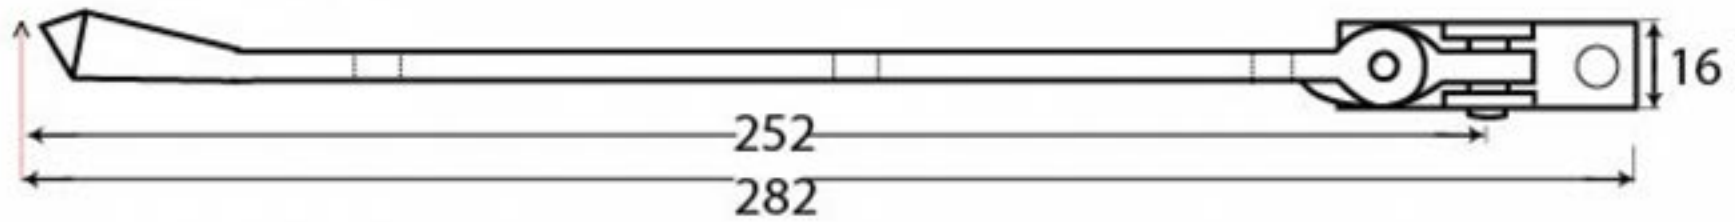

PRODUCT CODE 90402

3/4" (19mm)

gauge 8 (4.2mm)

HANDFORGED  
TRADITIONAL  
IRONMONGERY

Due to the hand crafted nature of our products all measurements are approximate and should be used as a guide only