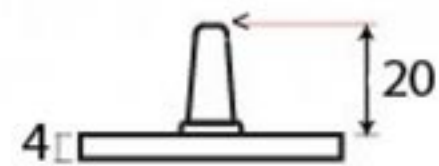

PRODUCT CODE 90405

3/4" (19mm)

gauge 8 (4.2mm)

HANDFORGED
TRADITIONAL
IRONMONGERY

Due to the hand crafted nature of our products all measurements are approximate and should be used as a guide only