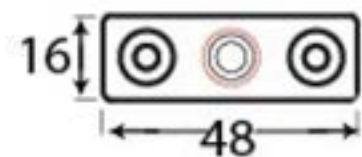

PRODUCT CODE 90405

3/4" (19mm)

gauge 8 (4.2mm)

HANDFORGED
TRADITIONAL
IRONMONGERY

Due to the hand crafted nature of our products all measurements are approximate and should be used as a guide only