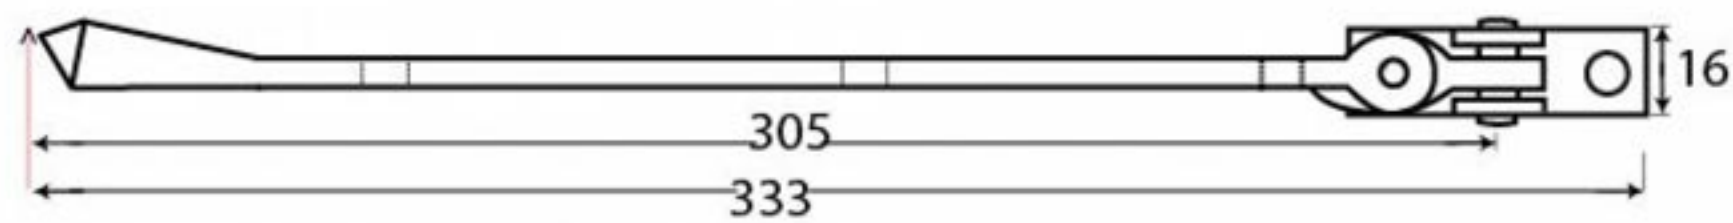

PRODUCT CODE 90405

3/4" (19mm)

gauge 8 (4.2mm)

HANDFORGED
TRADITIONAL
IRONMONGERY

Due to the hand crafted nature of our products all measurements are approximate and should be used as a guide only