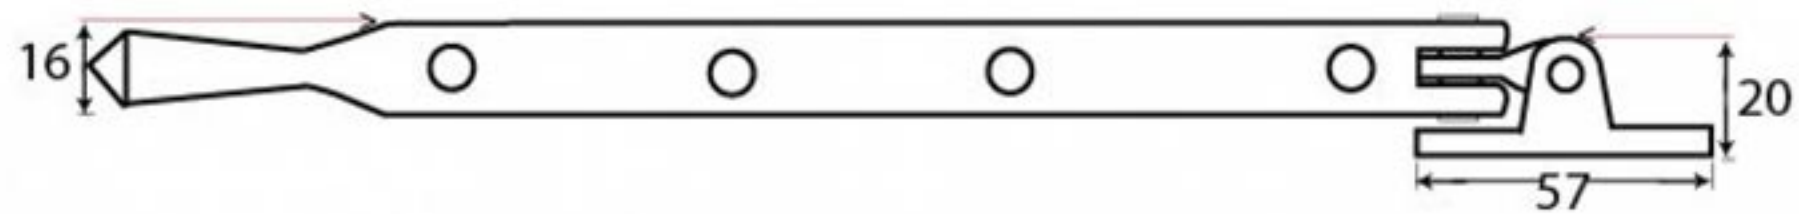

PRODUCT CODE 90405

3/4" (19mm)

gauge 8 (4.2mm)

HANDFORGED
TRADITIONAL
IRONMONGERY

Due to the hand crafted nature of our products all measurements are approximate and should be used as a guide only