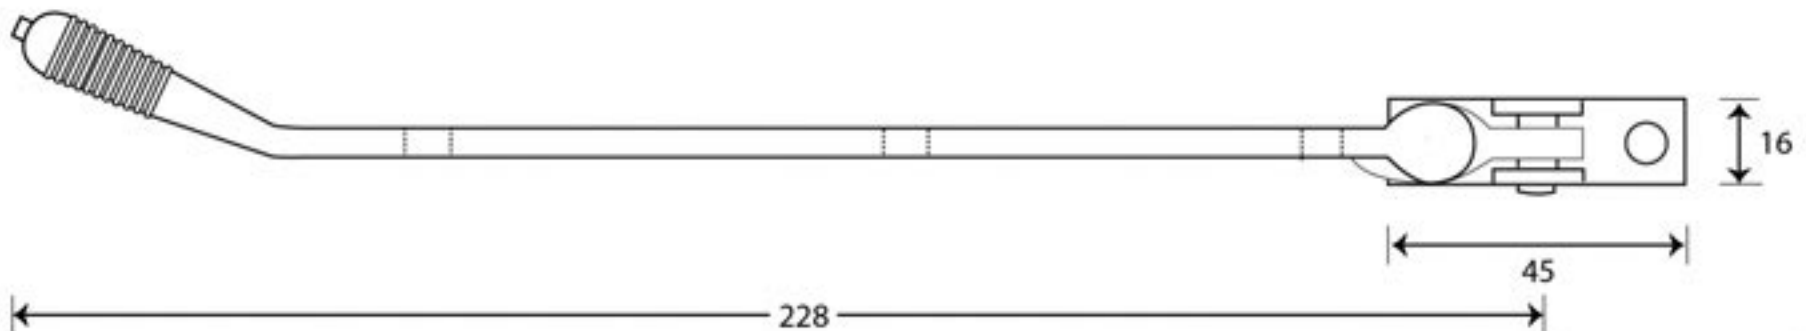

PRODUCT CODE 83900

3/4" (19mm)  
x6  
gauge 8 (4mm)

HANDFORGED  
TRADITIONAL  
IRONMONGERY

Due to the hand crafted nature of our products all measurements are approximate and should be used as a guide only