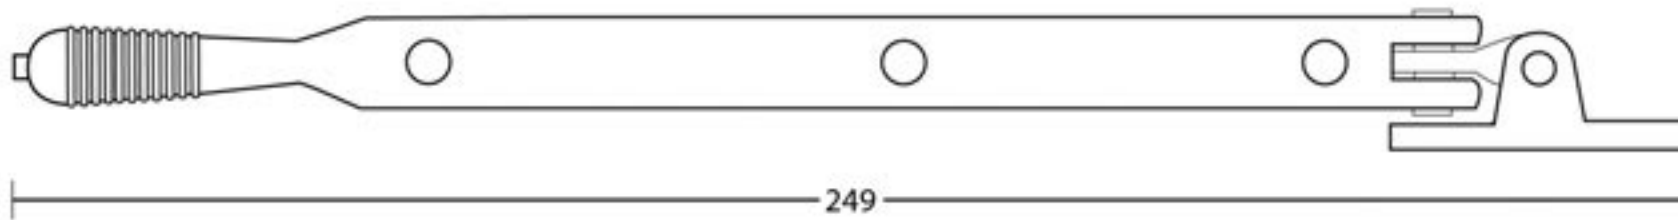

PRODUCT CODE 83900

3/4" (19mm)  
x6  
gauge 8 (4mm)

HANDFORGED  
TRADITIONAL  
IRONMONGERY

Due to the hand crafted nature of our products all measurements are approximate and should be used as a guide only