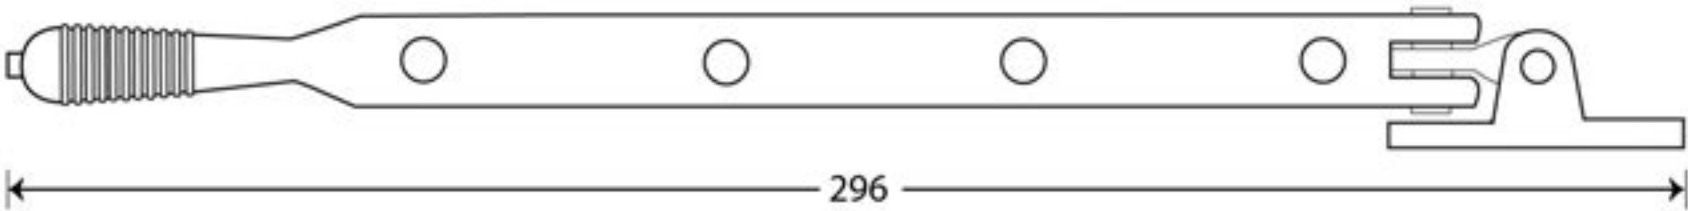

PRODUCT CODE 83902

3/4" (19mm)
x6
gauge 8 (4mm)

16

HANDFORGED
TRADITIONAL
IRONMONGERY

Due to the hand crafted nature of our products all measurements are approximate and should be used as a guide only