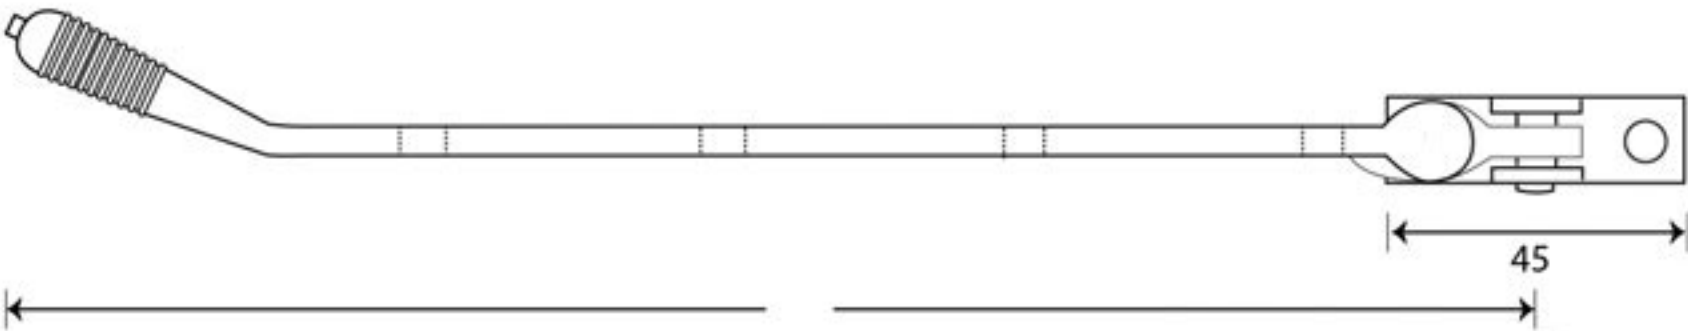

PRODUCT CODE 83902

3/4" (19mm)
x6
gauge 8 (4mm)

16

HANDFORGED
TRADITIONAL
IRONMONGERY

Due to the hand crafted nature of our products all measurements are approximate and should be used as a guide only