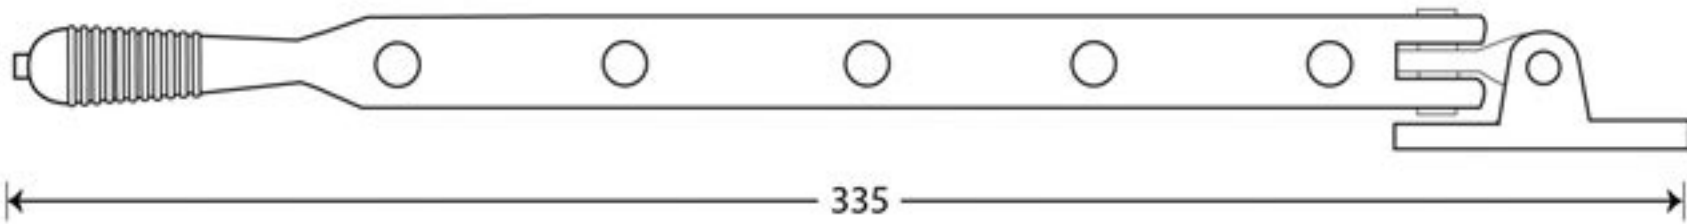

PRODUCT CODE 83910

3/4" (19mm)
x6
gauge 8 (4mm)

HANDFORGED
TRADITIONAL
IRONMONGERY

Due to the hand crafted nature of our products all measurements are approximate and should be used as a guide only