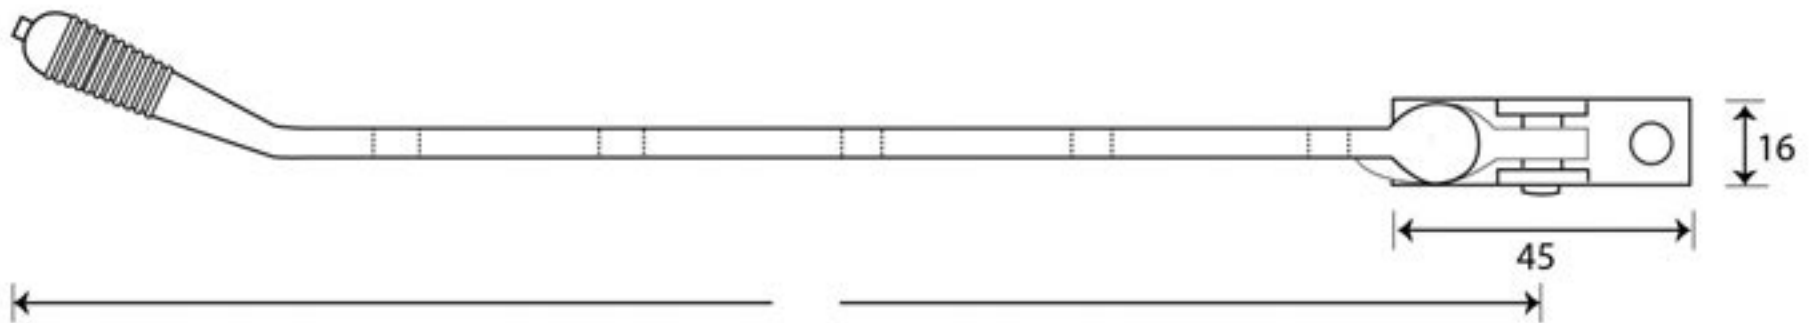

PRODUCT CODE 83910

3/4" (19mm)
x6
gauge 8 (4mm)

HANDFORGED
TRADITIONAL
IRONMONGERY

Due to the hand crafted nature of our products all measurements are approximate and should be used as a guide only