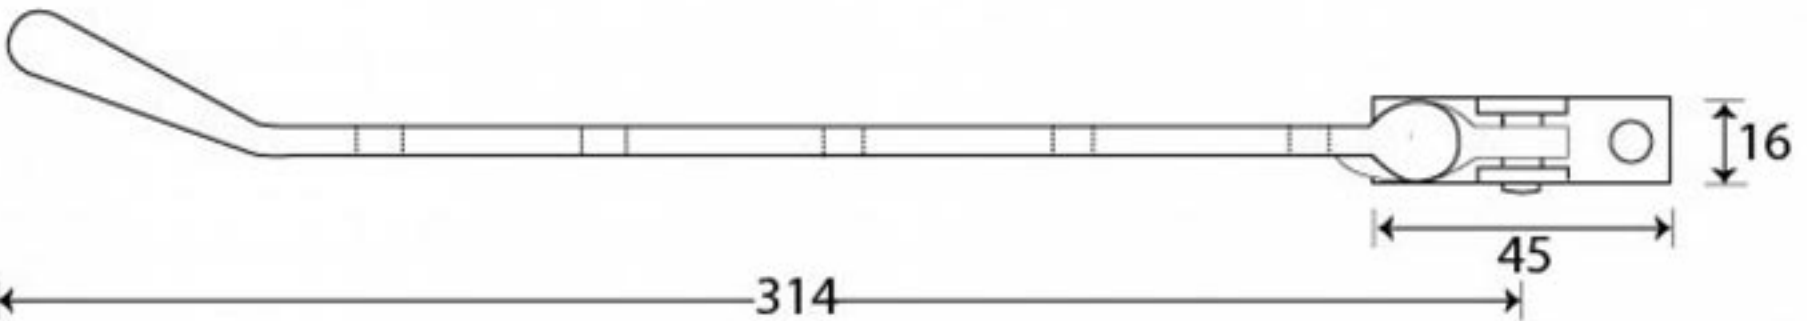

PRODUCT CODE 91454

3/4" (19mm)
x6
gauge 8 (4mm)

HANDFORGED
TRADITIONAL
IRONMONGERY

Due to the hand crafted nature of our products all measurements are approximate and should be used as a guide only