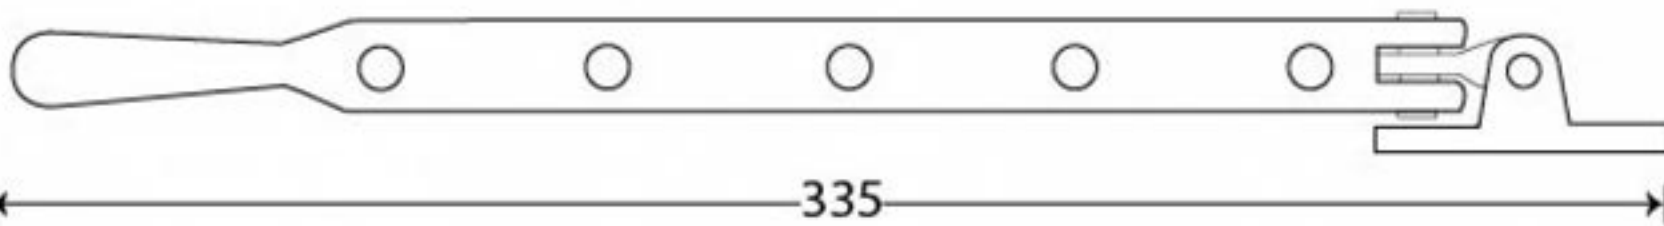

PRODUCT CODE 91454

3/4" (19mm)
x6
gauge 8 (4mm)

HANDFORGED
TRADITIONAL
IRONMONGERY

Due to the hand crafted nature of our products all measurements are approximate and should be used as a guide only