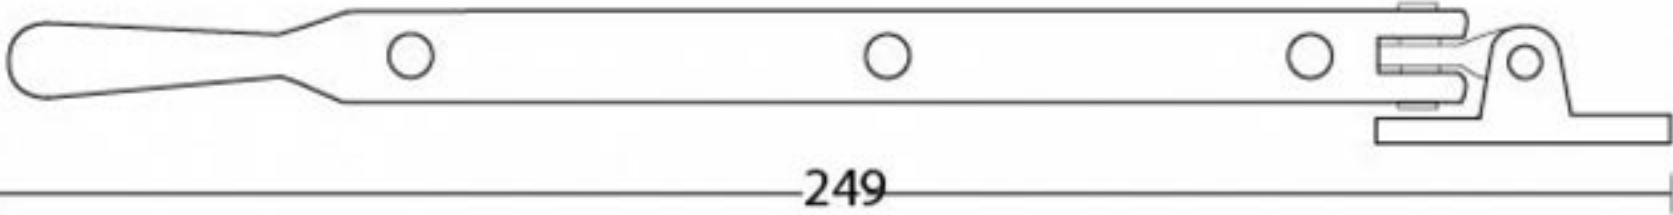

PRODUCT CODE 91466

3/4" (19mm)
x6
gauge 8 (4mm)

HANDFORGED
TRADITIONAL
IRONMONGERY

Due to the hand crafted nature of our products all measurements are approximate and should be used as a guide only