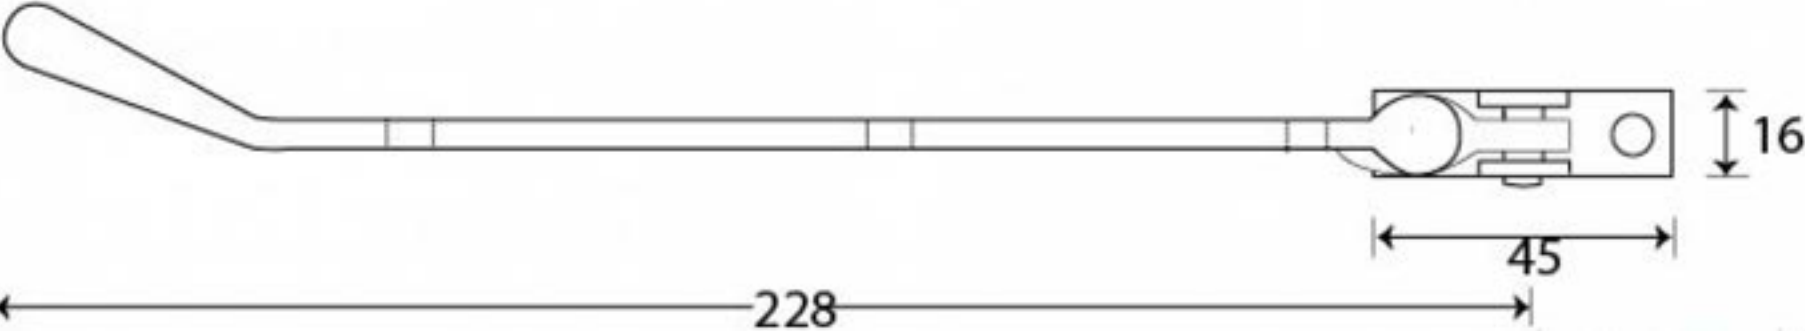

PRODUCT CODE 91466

3/4" (19mm)
x6
gauge 8 (4mm)

HANDFORGED
TRADITIONAL
IRONMONGERY

Due to the hand crafted nature of our products all measurements are approximate and should be used as a guide only