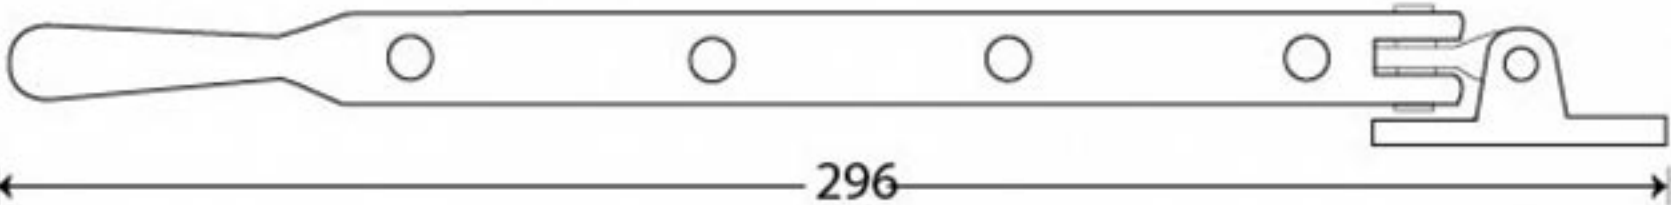

PRODUCT CODE 91467

3/4" (19mm)

x6  
gauge 8 (4mm)

HANDFORGED  
TRADITIONAL  
IRONMONGERY

Due to the hand crafted nature of our products all measurements are approximate and should be used as a guide only