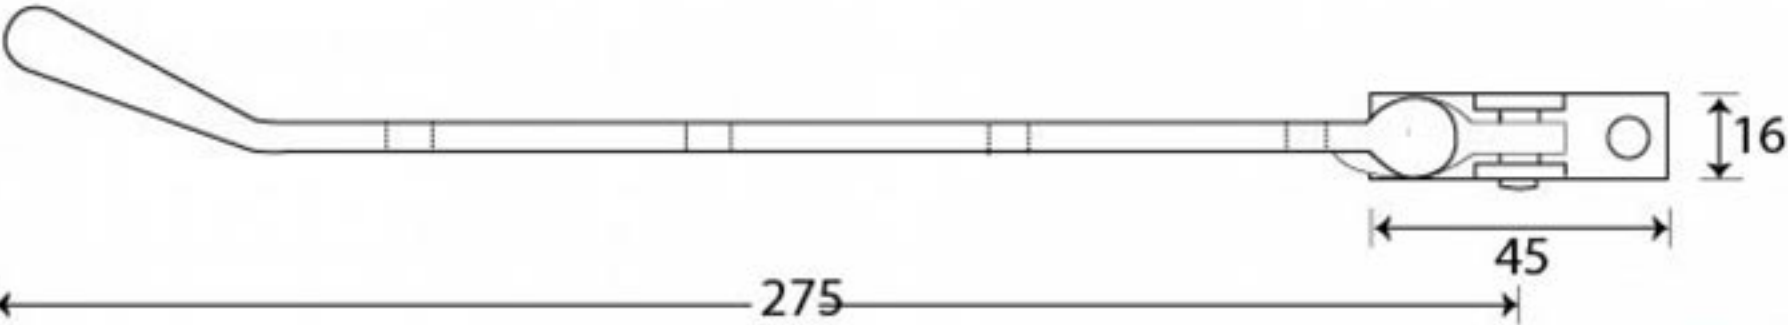

PRODUCT CODE 91467

3/4" (19mm)

x6  
gauge 8 (4mm)

HANDFORGED  
TRADITIONAL  
IRONMONGERY

Due to the hand crafted nature of our products all measurements are approximate and should be used as a guide only