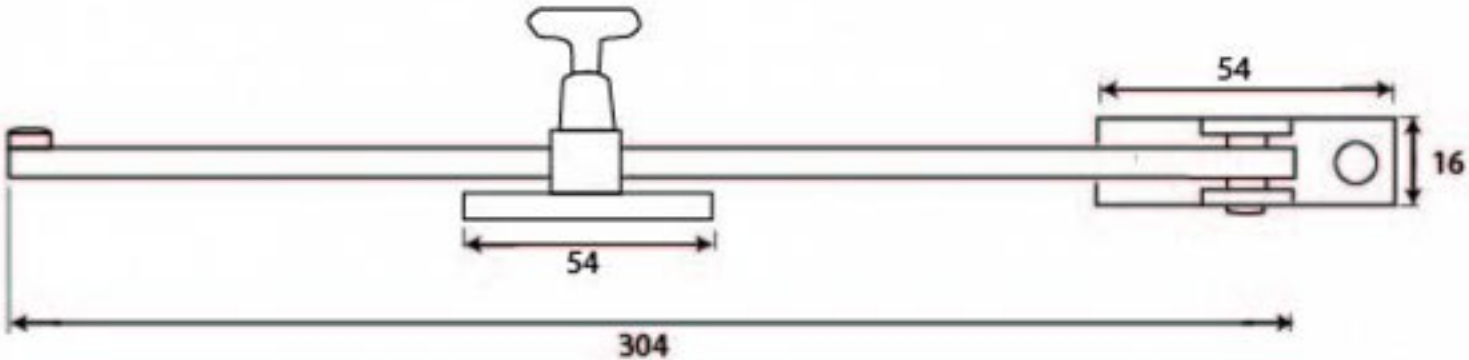

PRODUCT CODE 83852

HANDFORGED
TRADITIONAL
IRONMONGERY

Due to the hand crafted nature of our products all measurements are approximate and should be used as a guide only