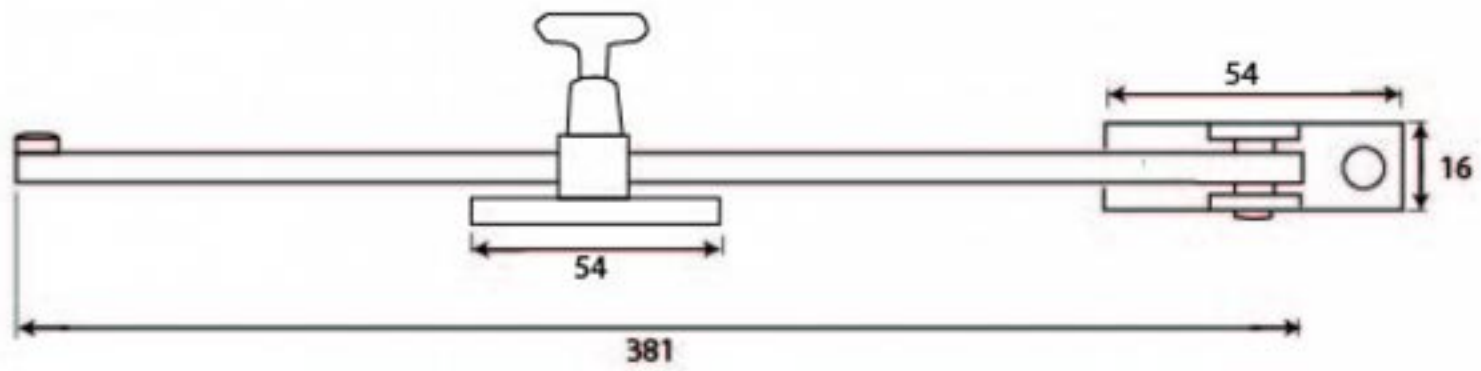

PRODUCT CODE 83853

HANDFORGED  
TRADITIONAL  
IRONMONGERY

Due to the hand crafted nature of our products all measurements are approximate and should be used as a guide only