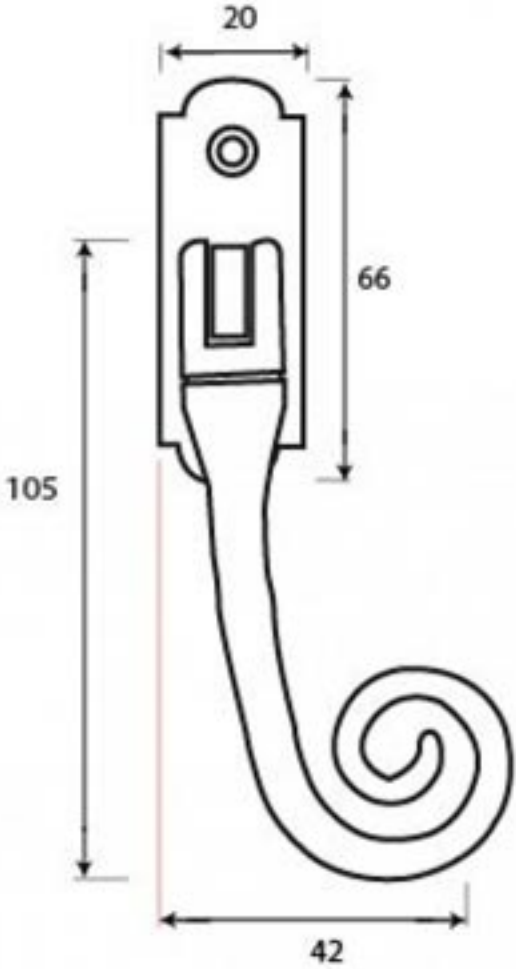

PRODUCT CODE 33224

HANDFORGED
TRADITIONAL
IRONMONGERY

Due to the hand crafted nature of our products all measurements are approximate and should be used as a guide only