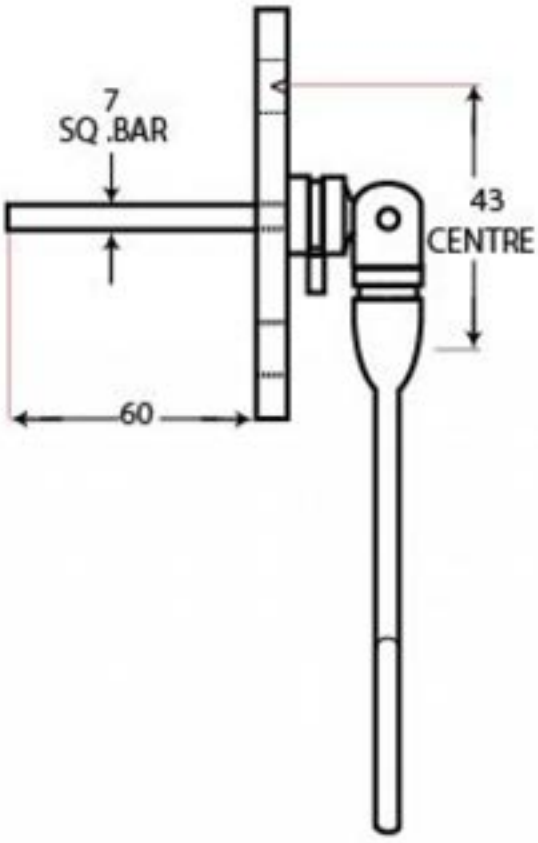

PRODUCT CODE 33224

HANDFORGED
TRADITIONAL
IRONMONGERY

Due to the hand crafted nature of our products all measurements are approximate and should be used as a guide only