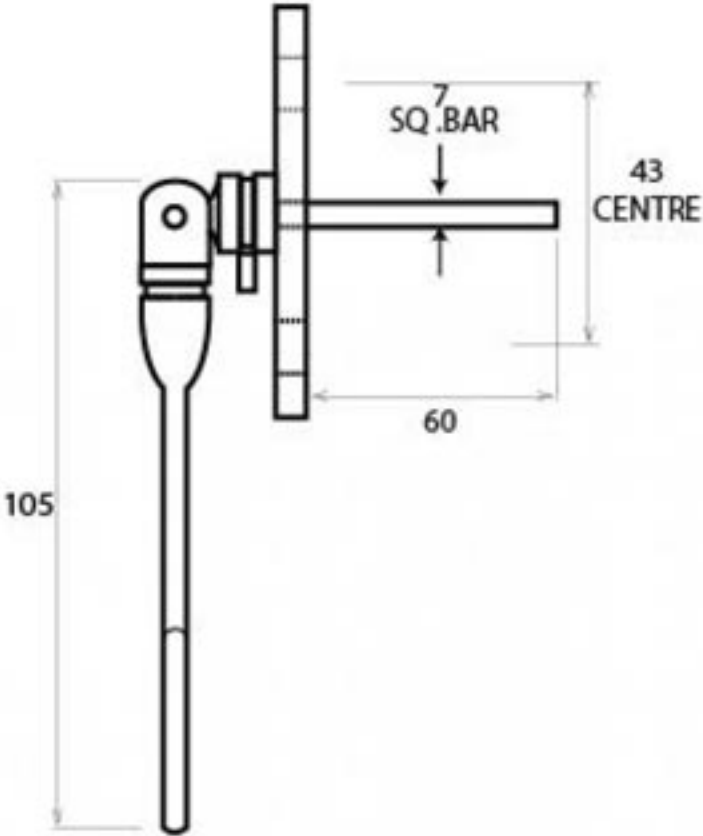

PRODUCT CODE 33288

HANDFORGED
TRADITIONAL
IRONMONGERY

Due to the hand crafted nature of our products all measurements are approximate and should be used as a guide only