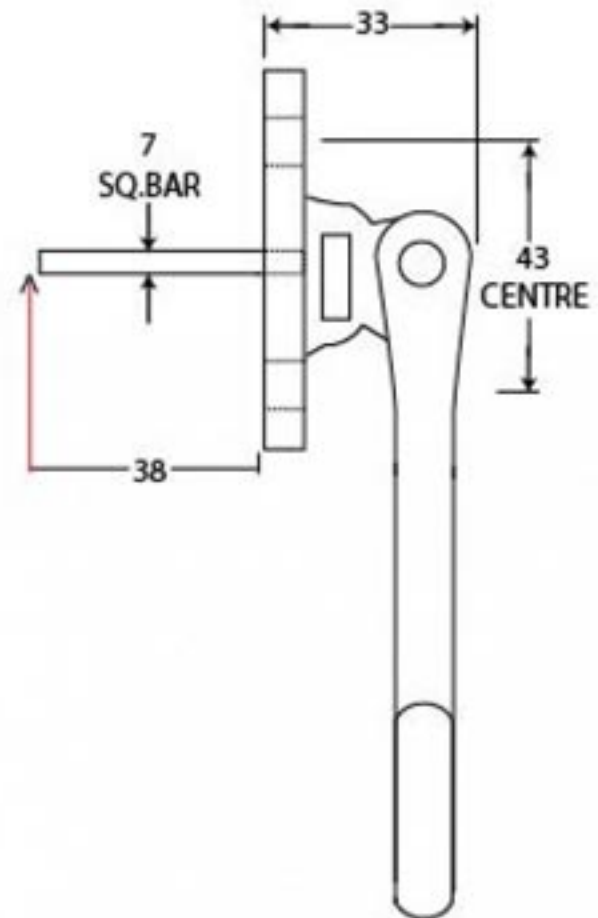

PRODUCT CODE 33729

M 5  
ESPAGE

HANDFORGED  
TRADITIONAL  
IRONMONGERY

Due to the hand crafted nature of our products all measurements are approximate and should be used as a guide only