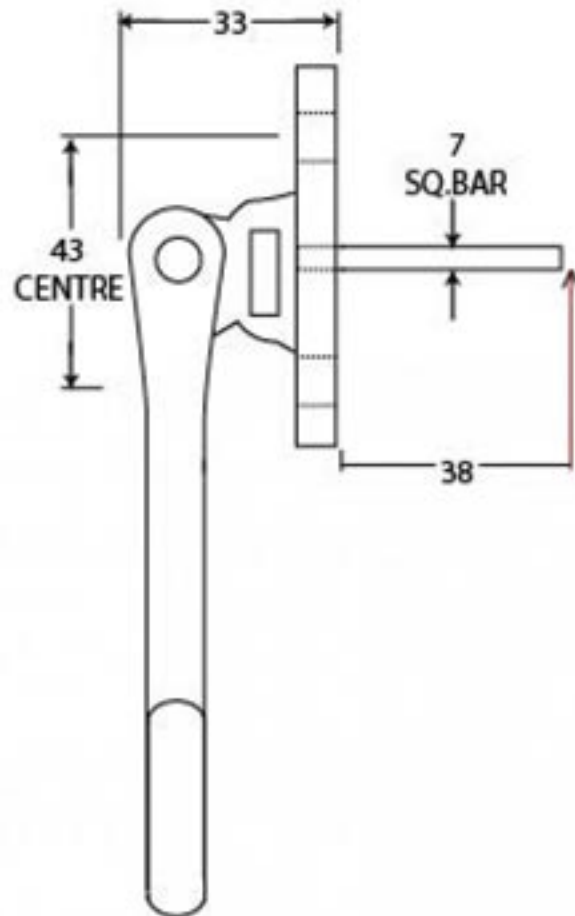

PRODUCT CODE 33728

M 5
ESPAGE

HANDFORGED
TRADITIONAL
IRONMONGERY

Due to the hand crafted nature of our products all measurements are approximate and should be used as a guide only