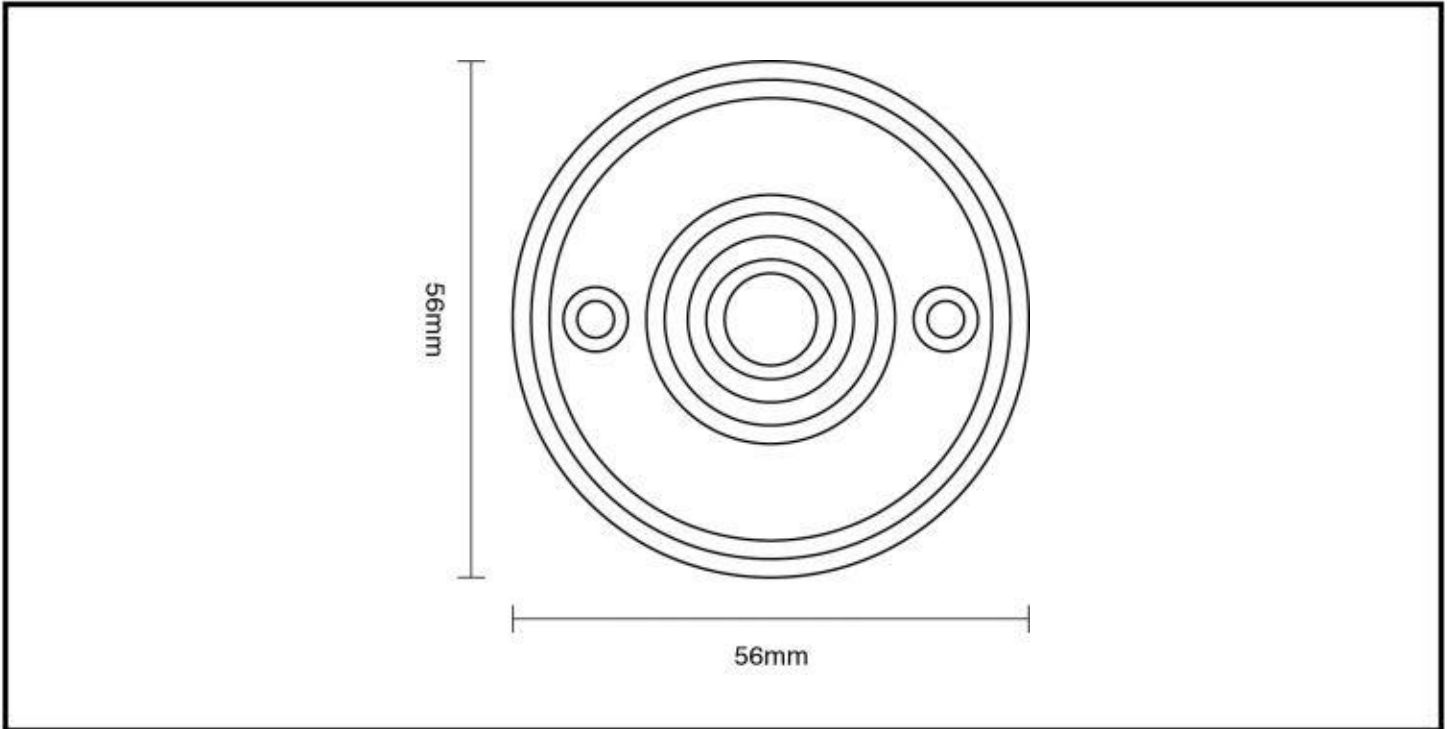

# CROFT

Long Lasting Tradition

SPECIFICATION SHEET - PRODUCT CODE **1913**

## PRODUCT

**Round Bell Push 1913**

Please note that illustration sizes are approximations