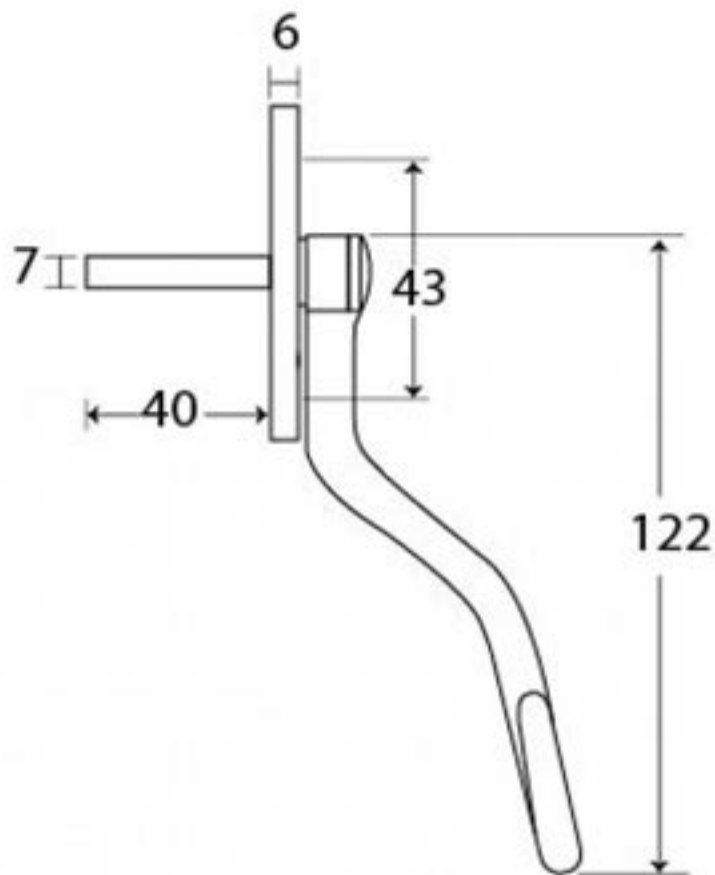

PRODUCT CODE 33714

HANDFORGED
TRADITIONAL
IRONMONGERY

Due to the hand crafted nature of our products all measurements are approximate and should be used as a guide only