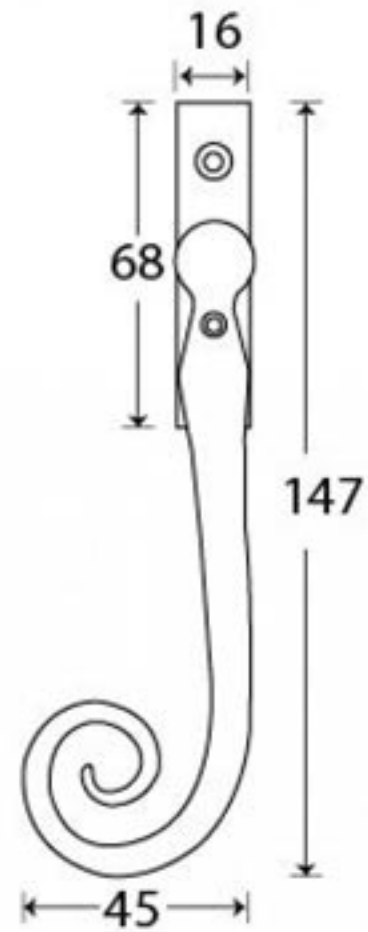

PRODUCT CODE 33714

HANDFORGED
TRADITIONAL
IRONMONGERY

Due to the hand crafted nature of our products all measurements are approximate and should be used as a guide only