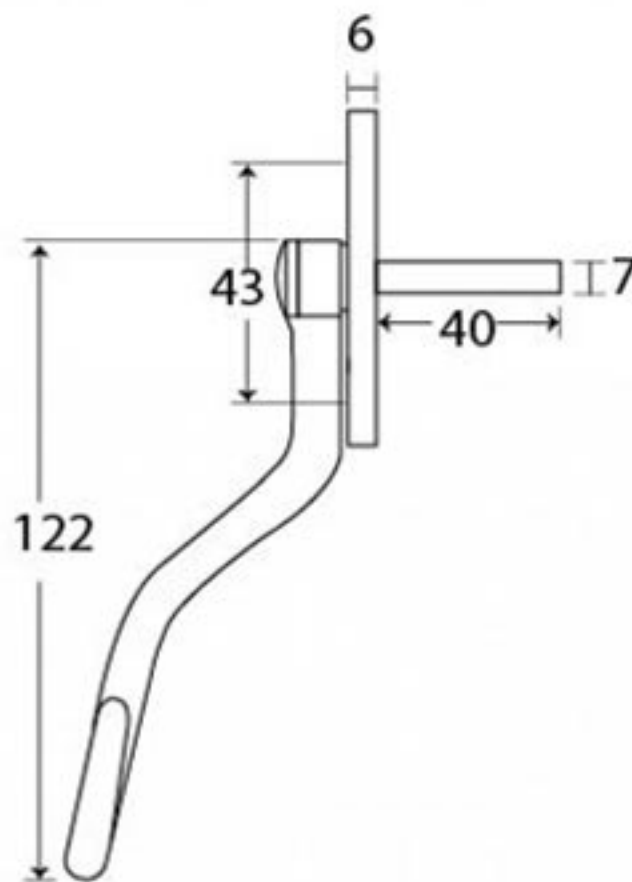

PRODUCT CODE 33713

HANDFORGED  
TRADITIONAL  
IRONMONGERY

Due to the hand crafted nature of our products all measurements are approximate and should be used as a guide only