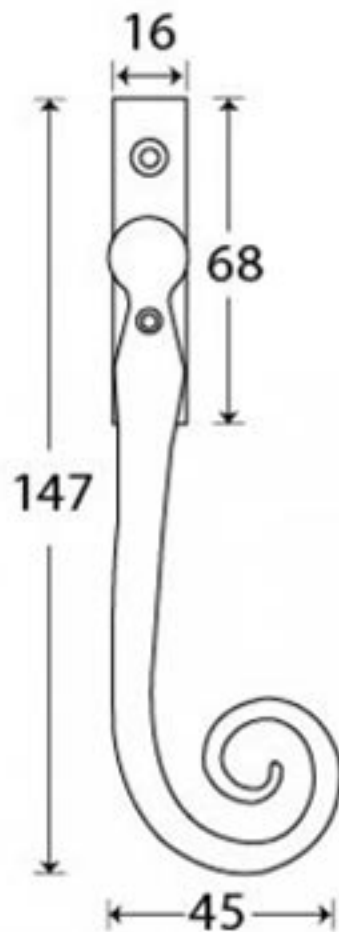

PRODUCT CODE 33713

HANDFORGED  
TRADITIONAL  
IRONMONGERY

Due to the hand crafted nature of our products all measurements are approximate and should be used as a guide only