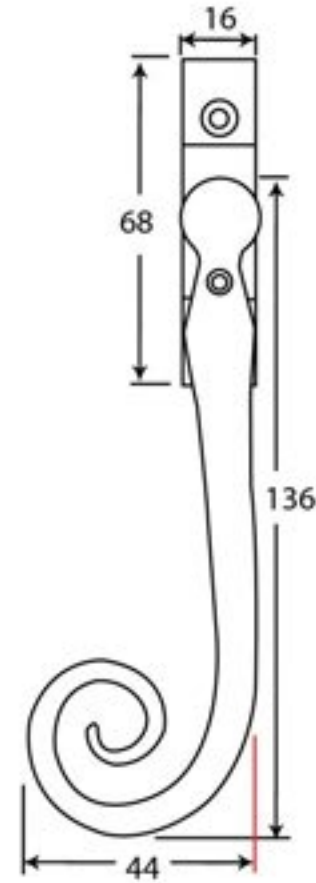

PRODUCT CODE : 33346

M 5
ESPAG.

HANDFORGED
TRADITIONAL
IRONMONGERY

Due to the hand crafted nature of our products all measurements are approximate and should be used as a guide only