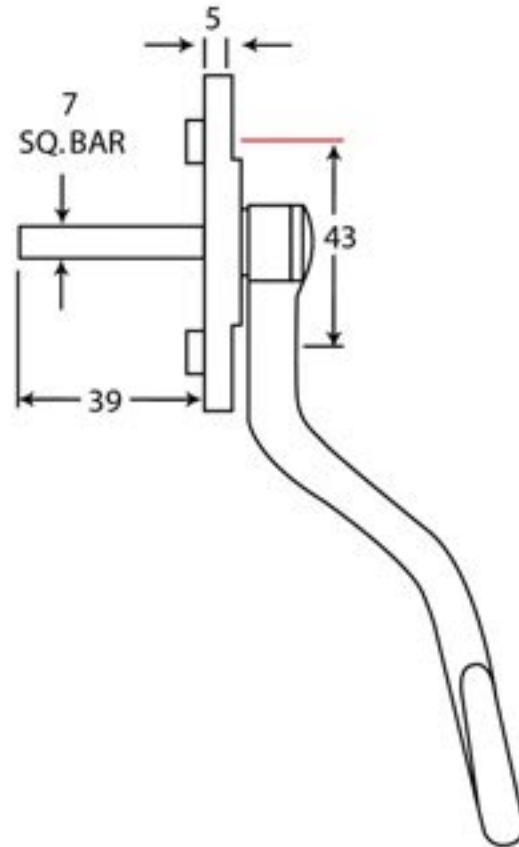

PRODUCT CODE : 33346

M 5
ESPAG.

HANDFORGED
TRADITIONAL
IRONMONGERY

Due to the hand crafted nature of our products all measurements are approximate and should be used as a guide only