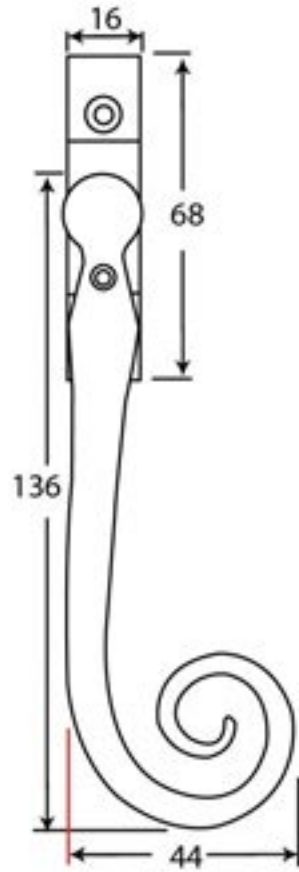

PRODUCT CODE : 33345

HANDFORGED  
TRADITIONAL  
IRONMONGERY

Due to the hand crafted nature of our products all measurements are approximate and should be used as a guide only