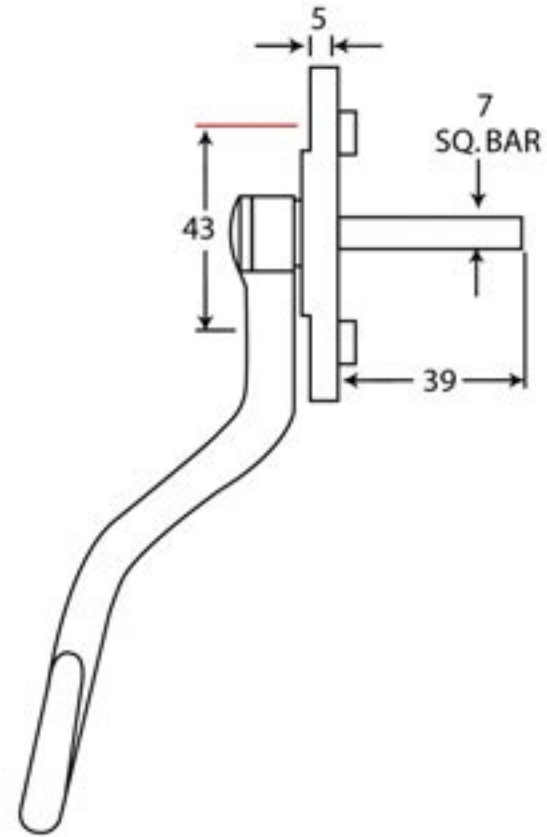

PRODUCT CODE : 33345

HANDFORGED  
TRADITIONAL  
IRONMONGERY

Due to the hand crafted nature of our products all measurements are approximate and should be used as a guide only