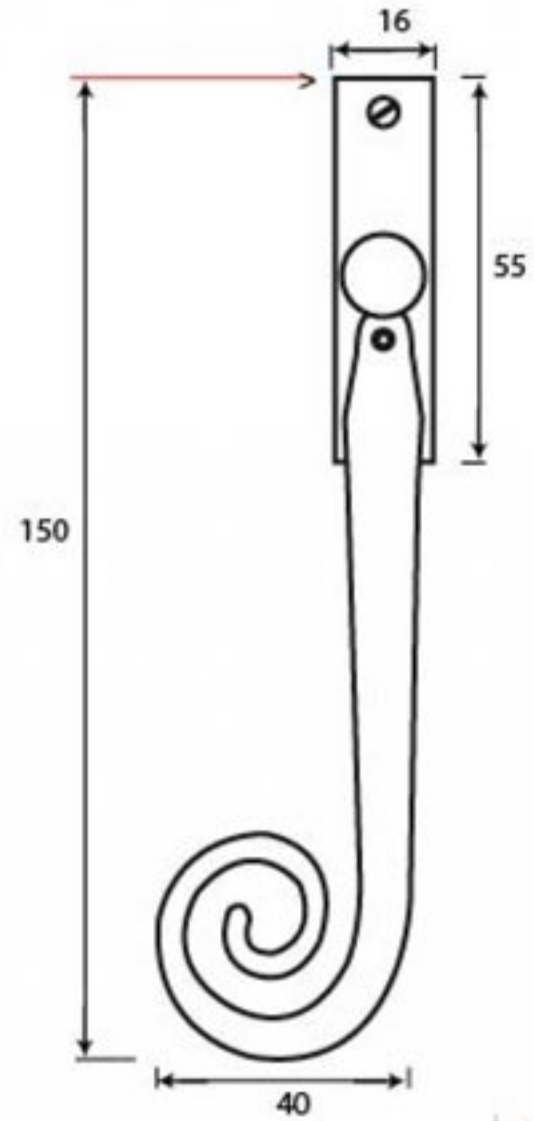

PRODUCT CODE 20451

M 5
ESPAG

HANDFORGED
TRADITIONAL
IRONMONGERY

Due to the hand crafted nature of our products all measurements are approximate and should be used as a guide only