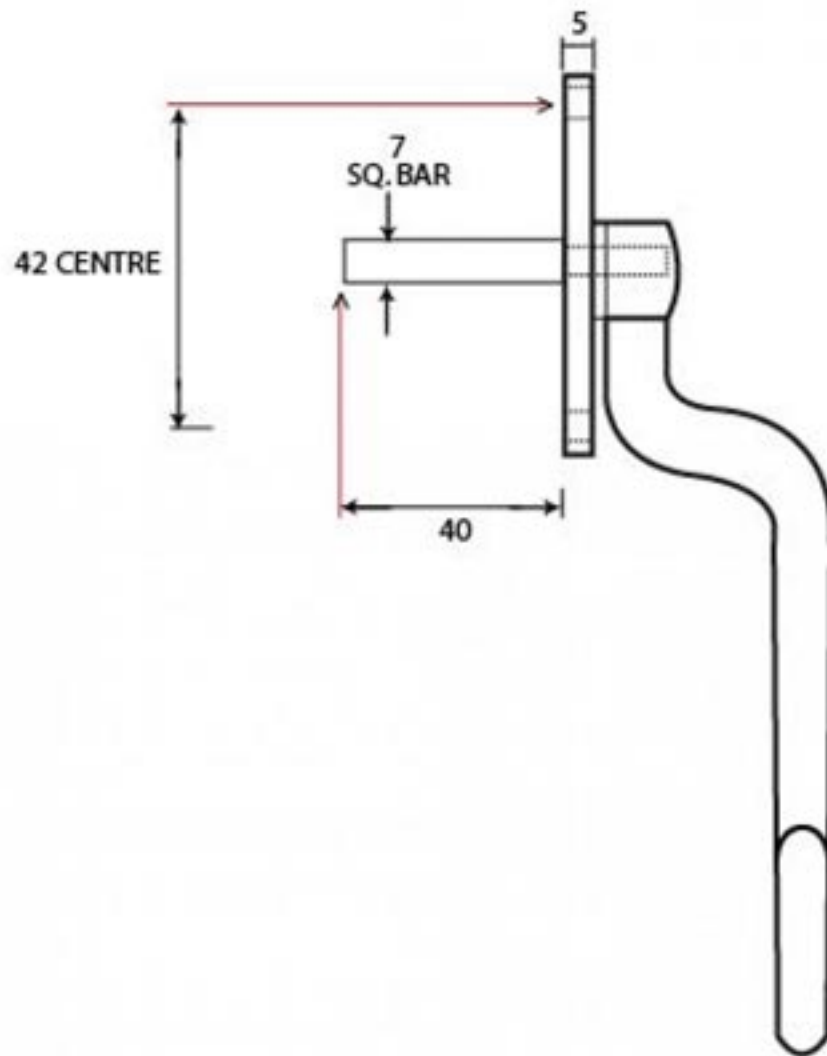

PRODUCT CODE 20451

M 5
ESPAG

HANDFORGED
TRADITIONAL
IRONMONGERY

Due to the hand crafted nature of our products all measurements are approximate and should be used as a guide only