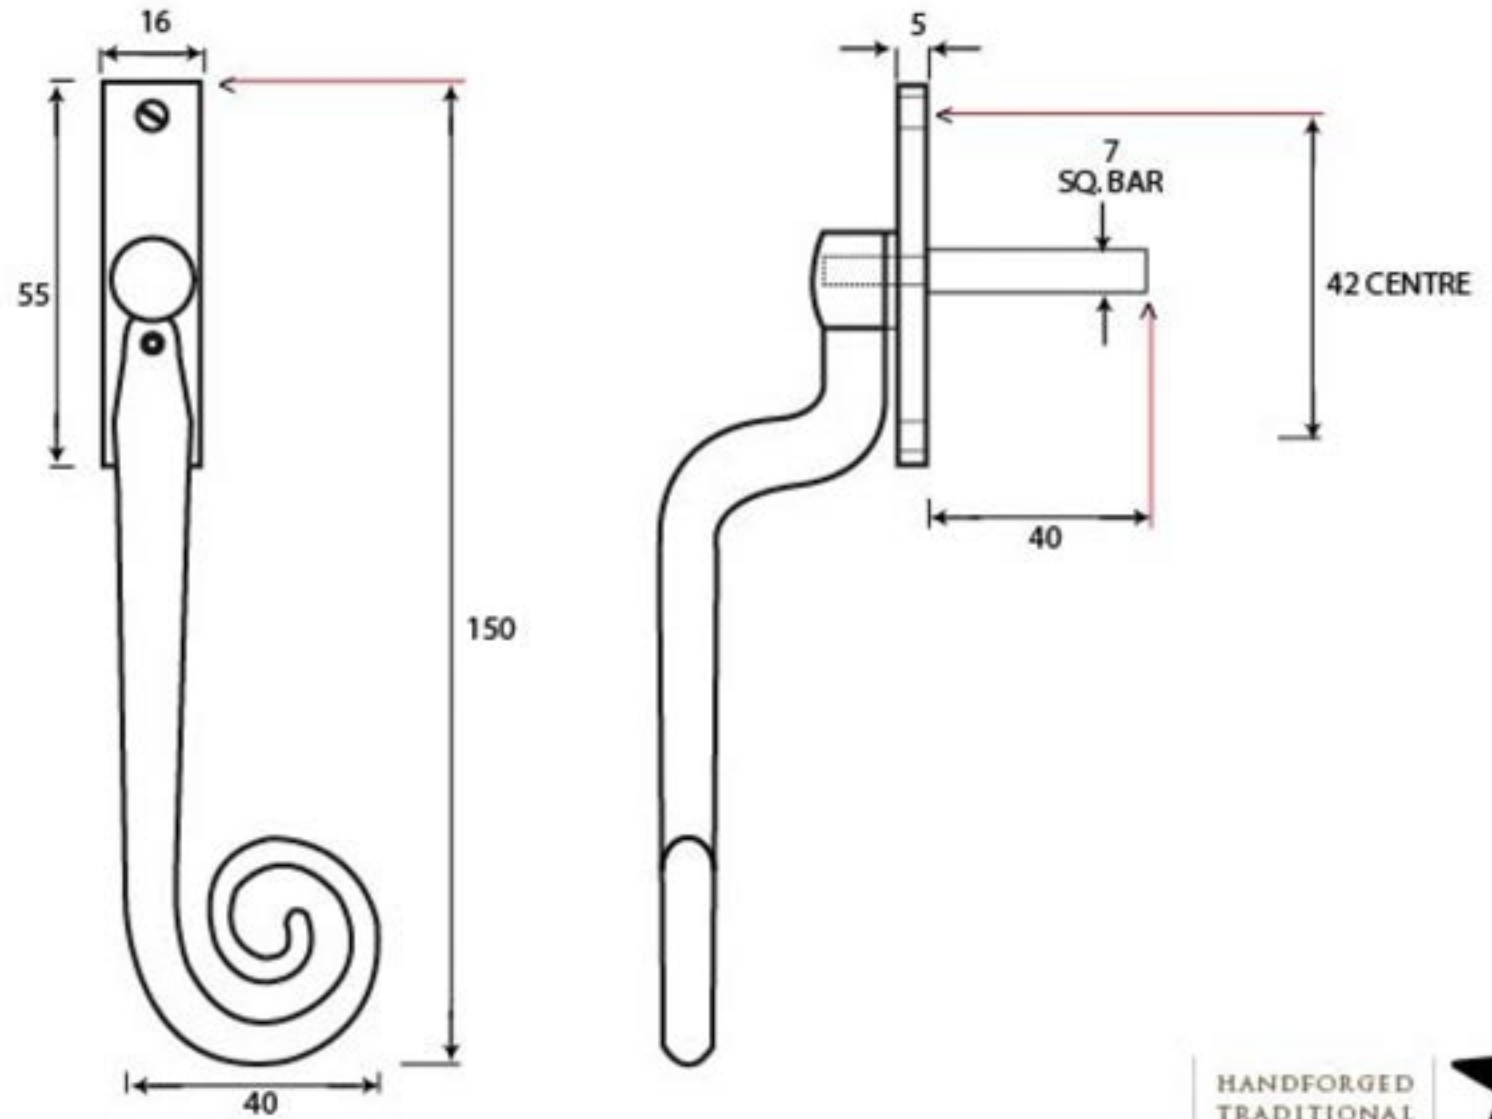

PRODUCT CODE 20450

  
M 5  
ESPAG

HANDFORGED  
TRADITIONAL  
IRONMONGERY

Due to the hand crafted nature of our products all measurements are approximate and should be used as a guide only