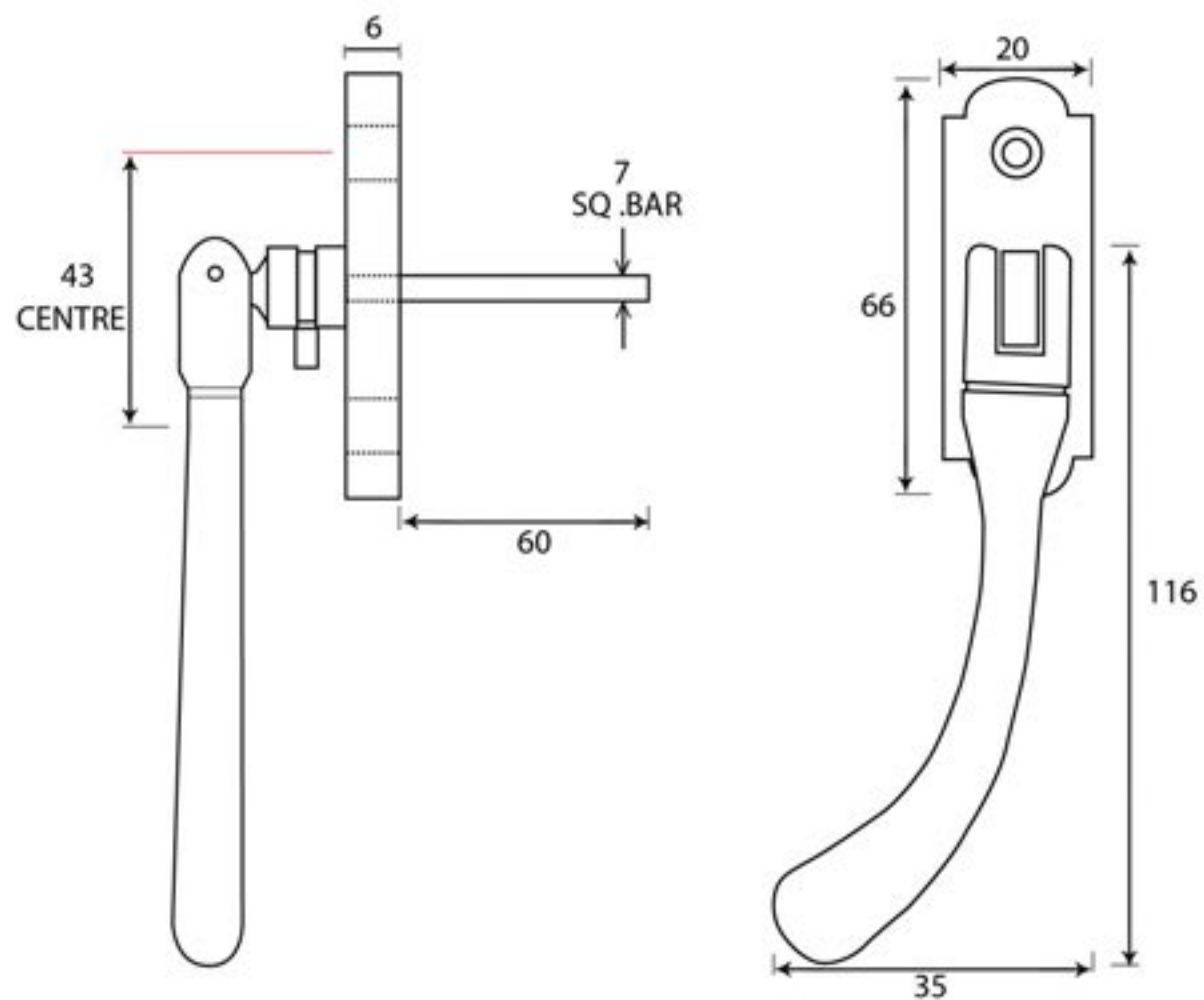

PRODUCT CODE 33860

HANDFORGED
TRADITIONAL
IRONMONGERY

Due to the hand crafted nature of our products all measurements are approximate and should be used as a guide only