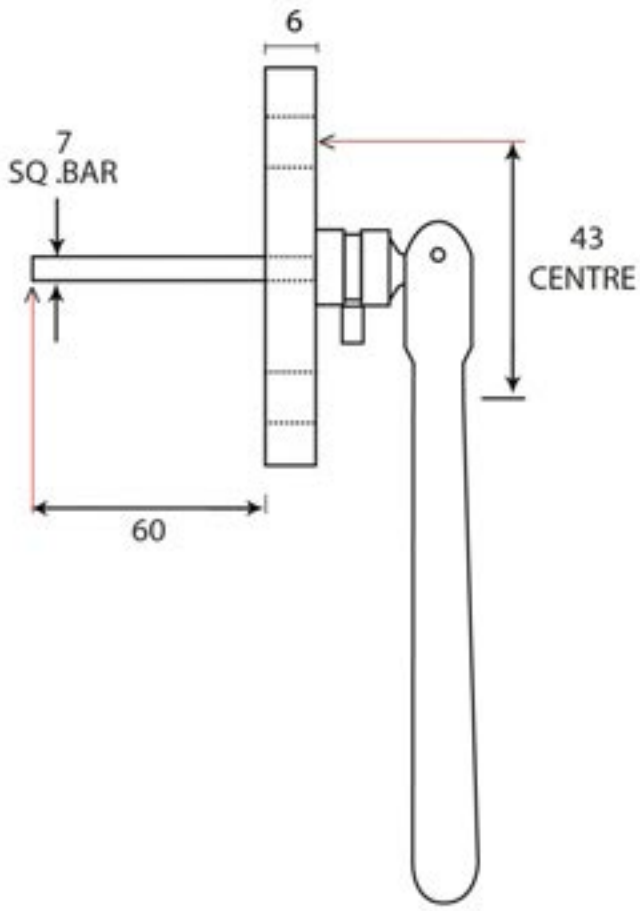

PRODUCT CODE 33861

HANDFORGED
TRADITIONAL
IRONMONGERY

Due to the hand crafted nature of our products all measurements are approximate and should be used as a guide only