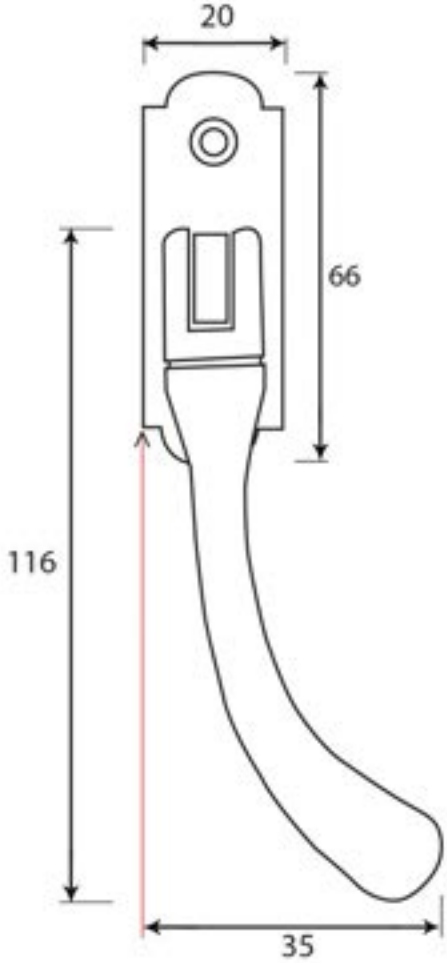

PRODUCT CODE 33861

HANDFORGED
TRADITIONAL
IRONMONGERY

Due to the hand crafted nature of our products all measurements are approximate and should be used as a guide only